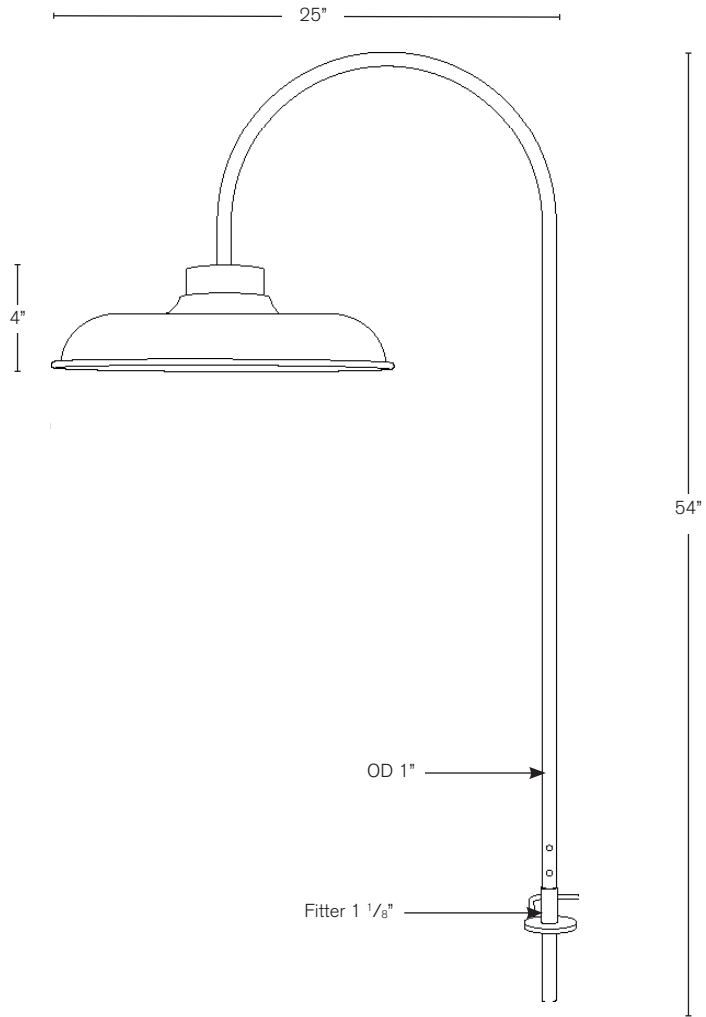

MODEL: **SPJ-PTL-CR**
 MATERIAL: **Solid Brass**
 FINISH: **Matte Bronze**
 ELECTRICAL: **12V or 120V**
 SOCKET: **Medium Base**
 MOUNTING: **Adjustable Counter Top**

FINISHES

- Matte Bronze (MBR)
- Verde (V)
- Moss (M)
- Black (B)
- Rusty (R)
- Satin Brass (SB)
- Aged Brass (AG)
- Raw Copper (RC)
- Natural Copper (NC)

PVD PREMIUM

- PVD Polished (PVDP)
- PVD Satin (PVDS)
- PVD Graphite (PVDG)
- PVD Bronze (PVDBZ)
- PVD Black (PVDBL)

Model: SPJ-PTL-CP
Adjustable pipe with key

OPTIONAL ELECTRICAL

- 12V
- 120V

Wet Listed

Ordering Example