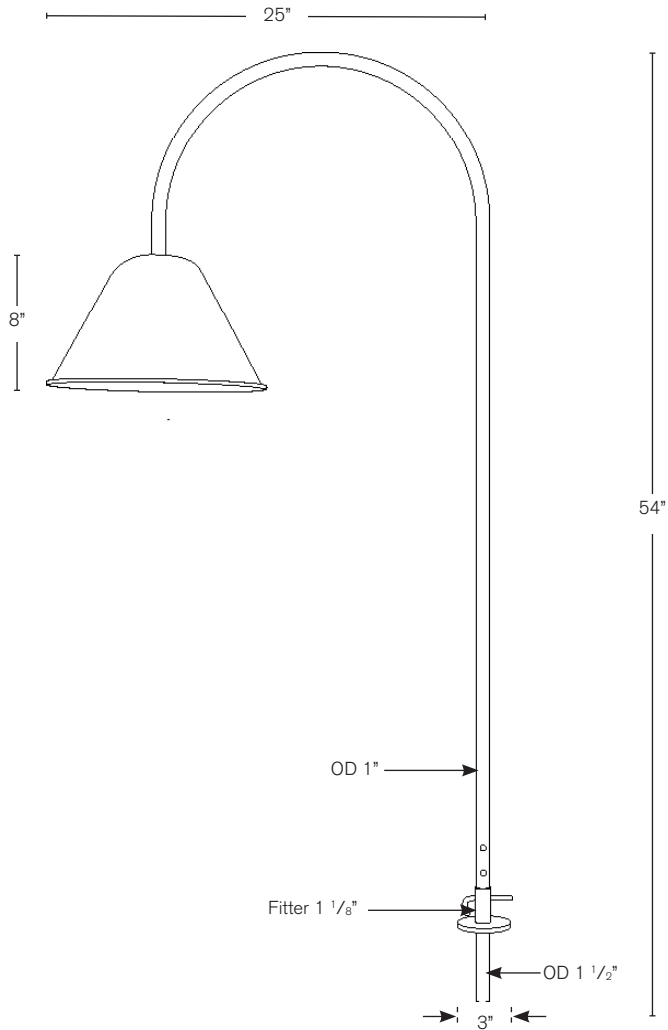

MODEL: **SPJ-PTL-CN**  
 MATERIAL: **Solid Brass**  
 FINISH: **Matte Bronze**  
 ELECTRICAL: **12V or 120V**  
 SOCKET: **Medium Base**  
 MOUNTING: **Adjustable Counter Top**

**FINISHES**

- Matte Bronze (MBR)
- Verde (V)
- Moss (M)
- Black (B)
- Rusty (R)
- Satin Brass (SB)
- Aged Brass (AG)
- Raw Copper (RC)
- Natural Copper (NC)

**PVD PREMIUM**

- PVD Polished (PVDP)
- PVD Satin (PVDS)
- PVD Graphite (PVDG)
- PVD Bronze (PVDBZ)
- PVD Black (PVDBL)

Model: SPJ-PTL-CP  
Adjustable pipe with key

**OPTIONAL ELECTRICAL**

- 12V
- 120V

Wet Listed