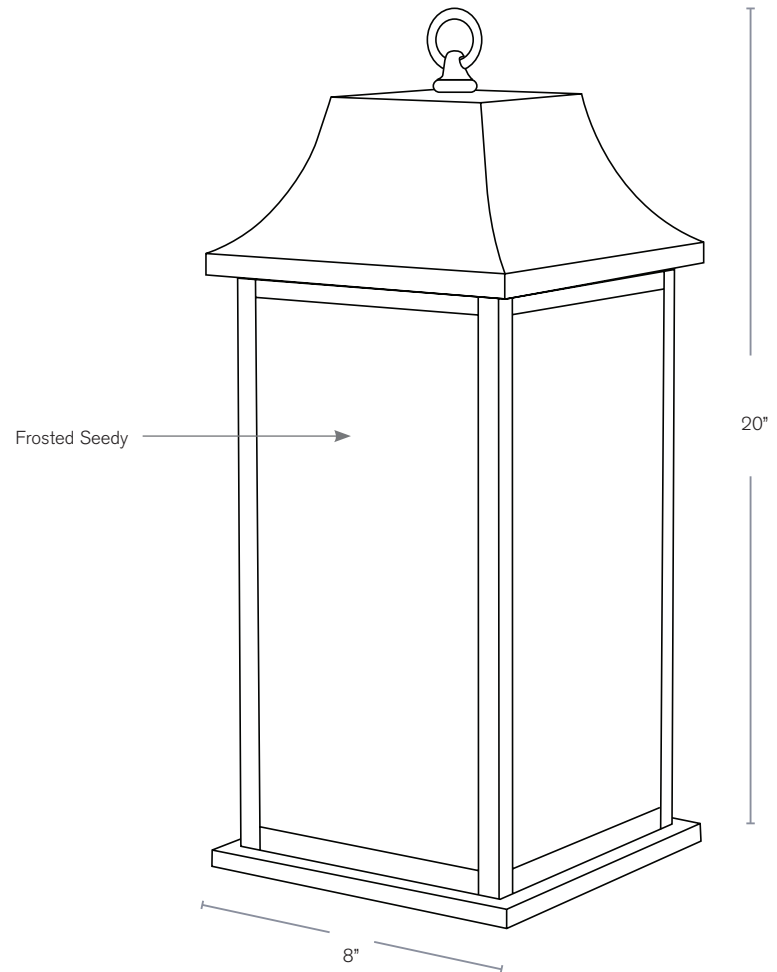

## SPECIFICATION FEATURES

Model: **SPJ-PL10**

- Finish:** Our naturally etched finishes will withstand the test of time. All finishes are individually treated insuring consistency. Our meticulous application results in a fixture that truly becomes "a one of a kind".
- Electrical:** Available in 120V
- Labels:** ETL Standard Wet Label  
C-ETL

## DESCRIPTION

- Model#:** SPJ-PL10
- Material:** Solid Brass
- Finish:** Matte Bronze
- Glass:** Frosted Seedy
- Electrical:** 120V
- Socket:** Medium Base

Wet Listed