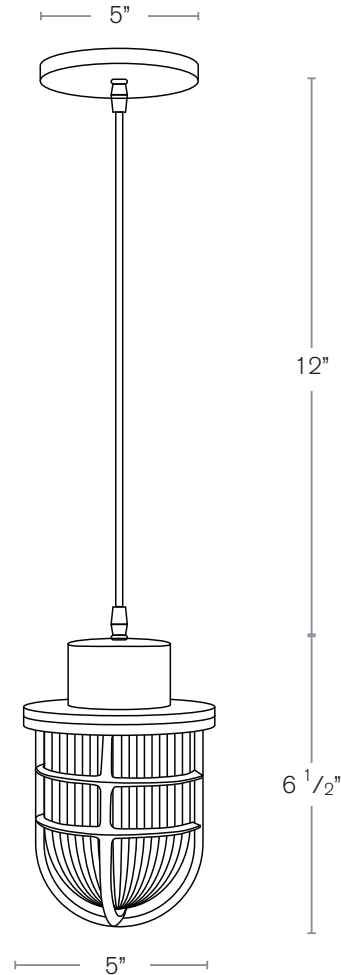

Forever Bright

SPECIFICATION FEATURES

Model: **SPJ-NS5-C**
Shown: Satin Brass

Pendant Mount

UL Wet Listed

DESCRIPTION

MODEL: SPJ-NS5-C
MATERIAL: SOLID BRASS
FINISH: SATIN BRASS
ELECTRICAL: 12V OR 120V
LAMP OPTIONS: MEDIUM BASE
 10W LED
 8W RGBW
LUMENS: 1000 (STANDARD)
COLOR TEMP: 2000K / 90+ CRI
MOUNTING: PENDANT MOUNT

RGBW

Available 2000k - 6500k

Marine Grade Solid Brass

Custom Cord Lengths Available!

SPJ Approval		Customer Approval			
Model#	Finishes	Wattage	Lumens	Color Temp.	Electrical
SPJ-NS5-C	SB	10	1000	2000K	120V
	V = Verde GM = Gun Metal M = Moss B = Black AG = Aged Brass R = Rusty MBR = Matte Bronze PVDP = PVD Polished SB = Satin Brass PVDS = PVD Satin	8W (RGBW)	1000	2000k RGBW	120V 12V