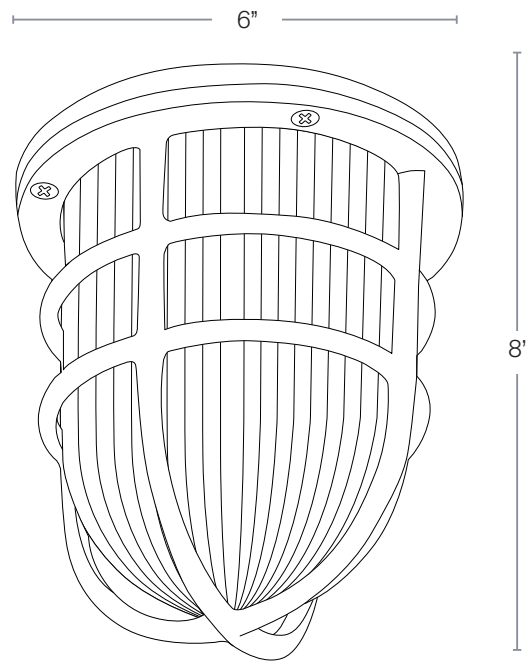

Forever Bright

SPECIFICATION FEATURES

Model: **SPJ-NS-CM6**
Shown: PVD Satin

Ceiling Mount

UL Wet Listed

DESCRIPTION

MODEL: SPJ-NS-CM-6
MATERIAL: SOLID BRASS
FINISH: PVD SATIN
ELECTRICAL: 12V OR 120V
LAMP OPTIONS: MEDIUM BASE
LUMENS: 10W LED
COLOR TEMP: 8W RGBW
MOUNTING: 1000 (STANDARD)
 2000K / 90+ CRI
 CEILING MOUNT

Electrical: Available in 12V, 120V

Labels: ETL Standard Wet Label
C-ETL

SPJ Approval			Customer Approval		
--------------	--	--	-------------------	--	--

Model#	Finishes	Wattage	Lumens	Color Temp.	Electrical
SPJ-NS-CM6	PVDS	10	1000	2000K	120V
	V = Verde GM = Gun Metal M = Moss B = Black AG = Aged Brass R = Rusty MBR = Matte Bronze PVDP = PVD Polished SB = Satin Brass PVDS = PVD Satin	8W (RGBW)	1000	2000k RGBW	120V 12V