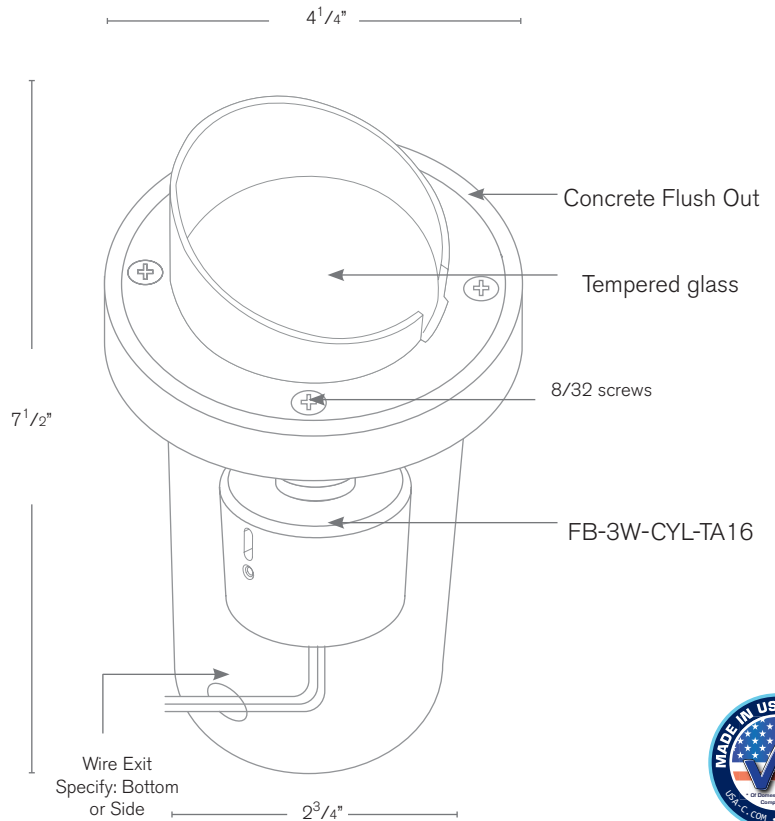

**Electrical:** Available in 8-15V, 12-15V, 120V

**Labels:** ETL Standard Wet Label  
C-ETL

Top View

### Well Light w/Shroud

#### DESCRIPTION

- Model#:** SPJ-MW1000-P-SH  
**Material:** Solid Brass  
**Finish:** Matte Bronze  
**Color Temp:** 2700K  
**Optic:** Spot, Flood, Wide Flood, Wide Angle Flood
- | Options:       | Lamp | Electrical | Lumens |
|----------------|------|------------|--------|
| FB-2W-CYL-TA16 |      | 8-15v      | 150    |
| FB-3W-CYL-TA16 |      | 8-15v      | 200    |
| FB-6W-CYL-TA16 |      | 12-15v     | 300    |
| FB-8W-CYL-TA16 |      | 12-15v     | 580    |
- Mounting:** Concrete Flush Out  
120V option available