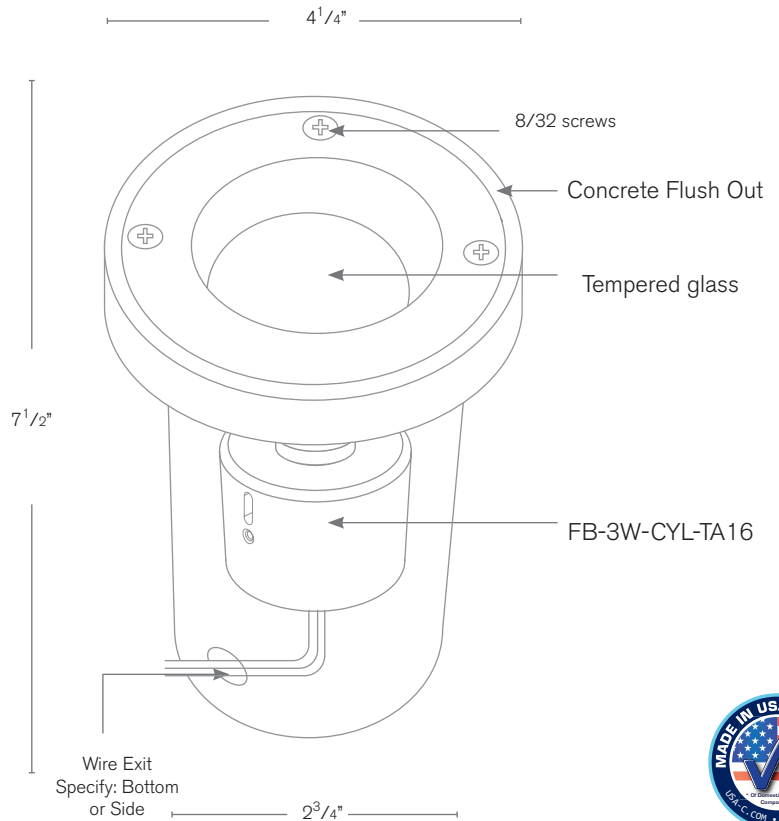

Electrical: Available in 8-15V, 12-15V

Labels: ETL Standard Wet Label
 C-ETL

Top View

Well Light

DESCRIPTION

Model#: SPJ-MW1000-P-RB
Material: Solid Brass
Finish: PVD Satin
Color Temp: 2700K
Optic: Spot, Flood, Wide Flood, Wide Angle Flood

Options:	Lamp	Electrical	Lumens
FB-2W-CYL-TA16		8-15v	150
FB-3W-CYL-TA16		8-15v	200
FB-6W-CYL-TA16		12-15v	300
FB-8W-CYL-TA16		12-15v	580

Mounting: Concrete Flush Out

Wet Listed

ORDERING INFORMATION

Model#	Finishes	Wattage	Optics	Lumens	Color Temp.	Electrical
SPJ-MW1000 P-RB	PVDS	3W	FLOOD	150	2700K	8-15V
V = Verde	GM = Gun Metal	2W	Spot	150	2700K	8-15V
M = Moss	B = Black	3W	Flood	200	4000K	12V
AG = Aged Brass	R = Rusty	6W	Wide Flood	300	6500K	
MBR = Matte Bronze	PVDP = PVD Polished	8W	Wide Angle Flood	580		
SB = Satin Brass	PVDS = PVD Satin					