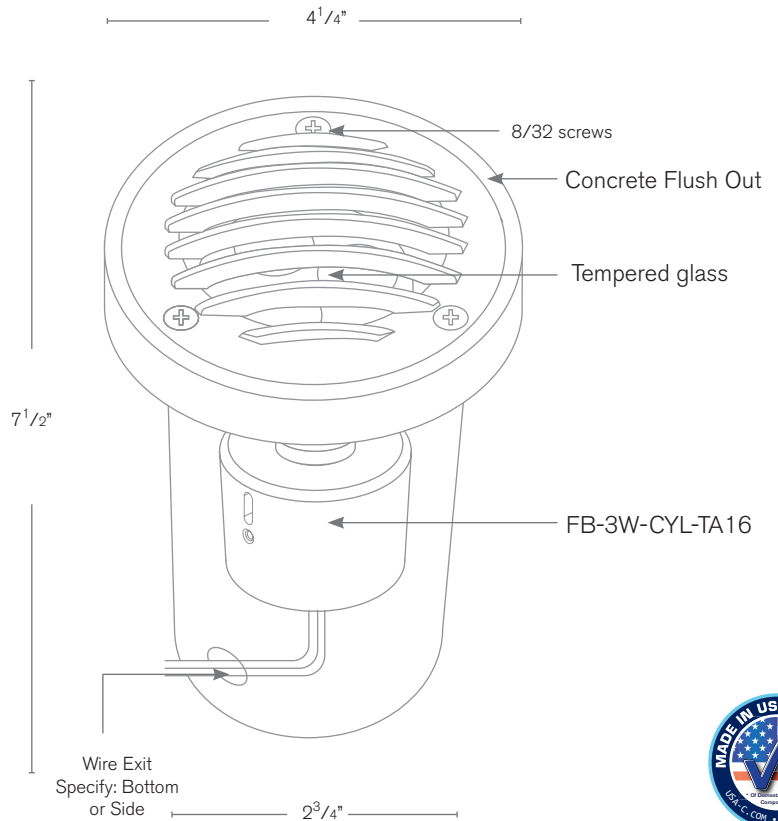

Electrical: Available in 8-15V, 12-15V

Labels: ETL Standard Wet Label
 C-ETL

Top View

Well Light

DESCRIPTION

Model#: SPJ-MW1000-P-GR
Material: Solid Brass
Finish: PVD Satin
Color Temp: 2700K
Optic: Spot, Flood, Wide Flood, Wide Angle Flood

Options:	Lamp	Electrical	Lumens
FB-2W-CYL-TA16		8-15v	150
FB-3W-CYL-TA16		8-15v	200
FB-6W-CYL-TA16		12-15v	300
FB-8W-CYL-TA16		12-15v	580

Mounting: Concrete Flush Out

Wet Listed

ORDERING INFORMATION

Model#	Finishes	Wattage	Optics	Lumens	Color Temp.	Electrical
SPJ-MW1000 P-GR	PVDS	3W	FLOOD	150	2700K	8-15V

V = Verde	GM = Gun Metal	2W	Spot	150	2700K	8-15V
M = Moss	B = Black	3W	Flood	200	4000K	12V
AG = Aged Brass	R = Rusty	6W	Wide Flood	300	6500K	
MBR = Matte Bronze	PVDP = PVD Polished	8W	Wide Angle Flood	580		
SB = Satin Brass	PVDS = PVD Satin					