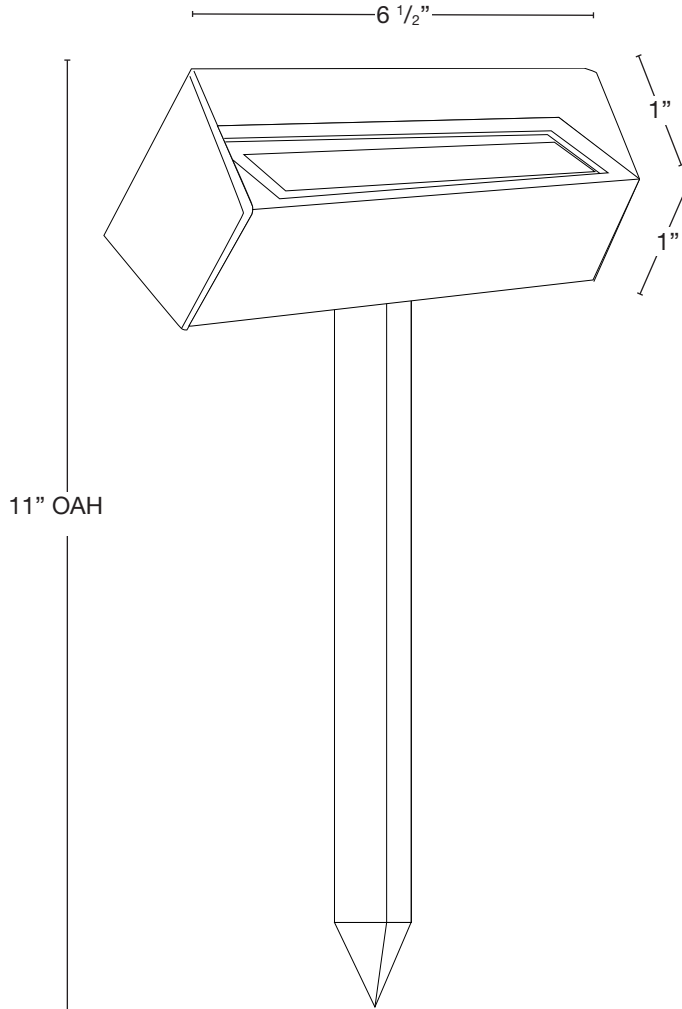

ELECTRICAL

- ☐ 12V

Wet Listed

Ordering Example

Customer Approval

Date

SPJ-MSWW6-B-3W-27K-12V