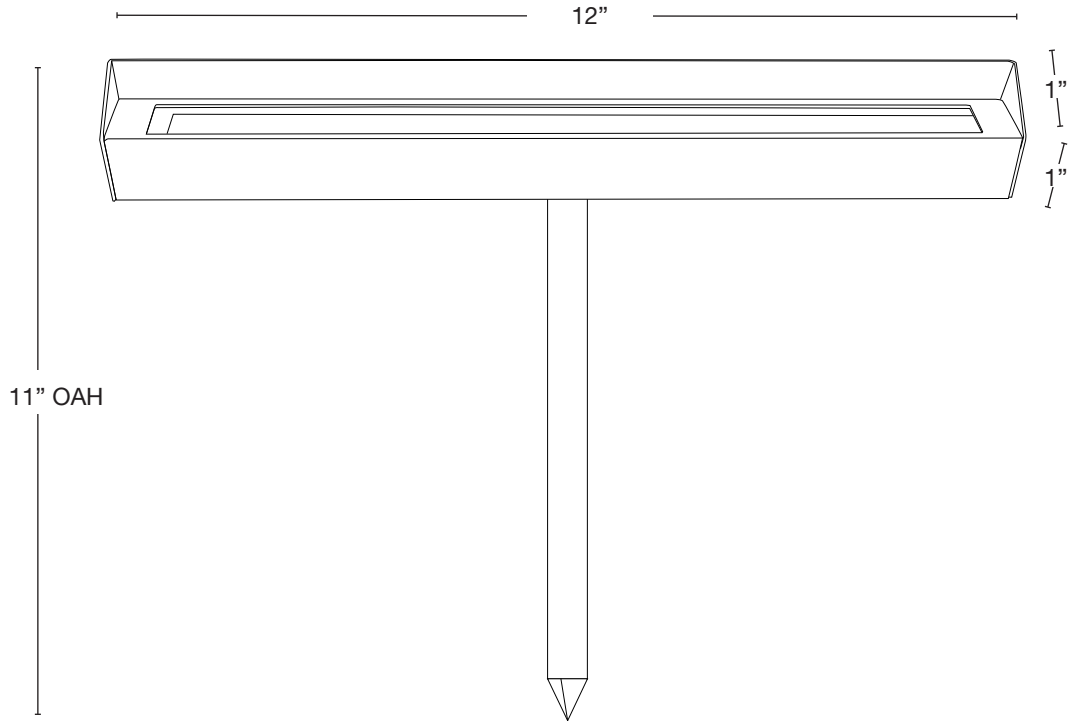

ELECTRICAL

- ☐ 12V

Wet Listed

Ordering Example

Customer Approval

Date

SPJ-MSWW12-B-6W-27K-12V