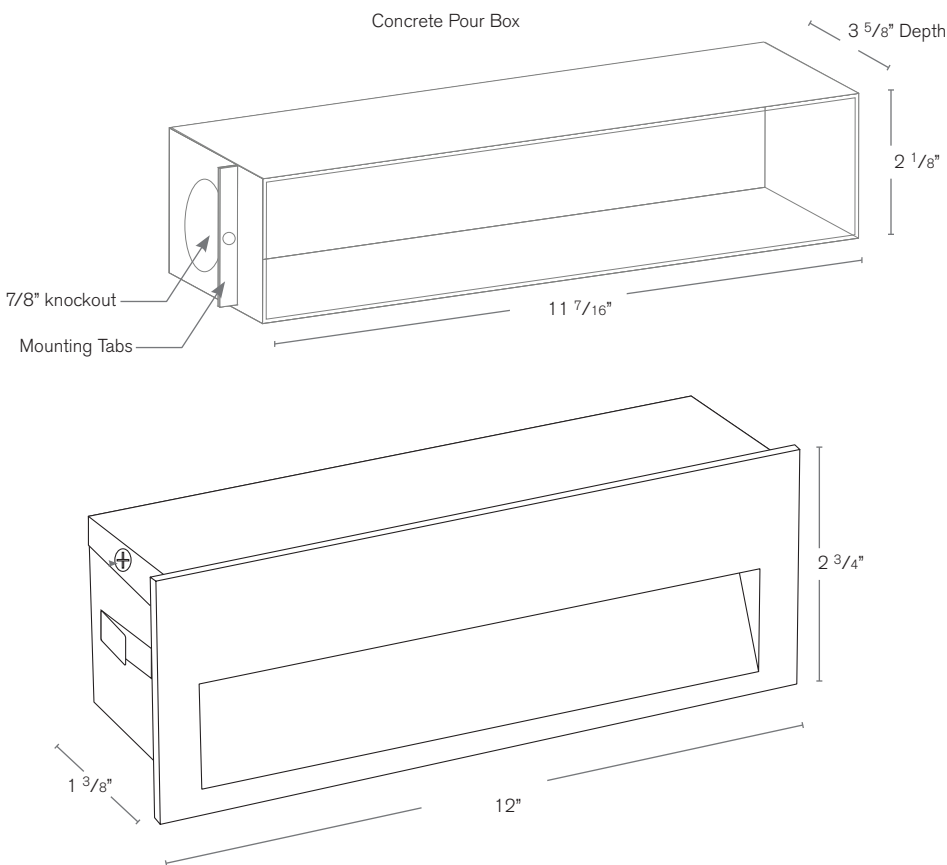

Forever Bright

SPECIFICATION FEATURES

Model: **SPJ-MSL2-12**
Finish: PVD-Satin

- Finish:** Our naturally etched finishes will withstand the test of time. All finishes are individually treated insuring consistency. Our meticulous application results in a fixture that truly becomes "a one of a kind".
- Electrical:** Available in 9-15V or 120V
- Labels:** ETL Standard Wet Label
C-ETL

DESCRIPTION

- Model#:** SPJ-MSL2-12
- Material:** Solid Brass
- Electrical:** 9-15V or 120V
- Engine:** (3) BB04-HG
- Lumen Range:** 650
- Color Temp:** 2700k
- Mounting:** Recessed
- LED:** Nichia

Alternate View