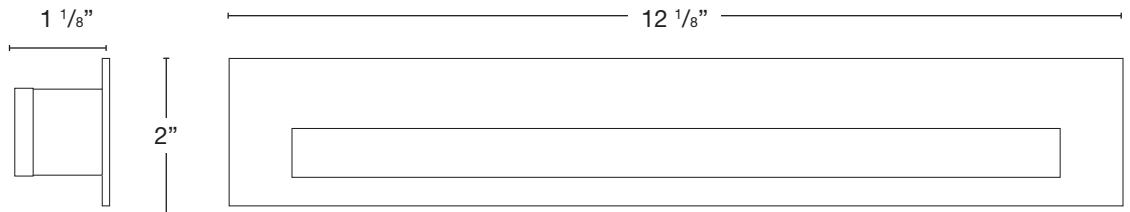

ELECTRICAL

- ☐ 12V

Wet Listed

Ordering Example

Customer Approval

Date

SPJ-MSL-2BK-12-SB-3W-27K-12V