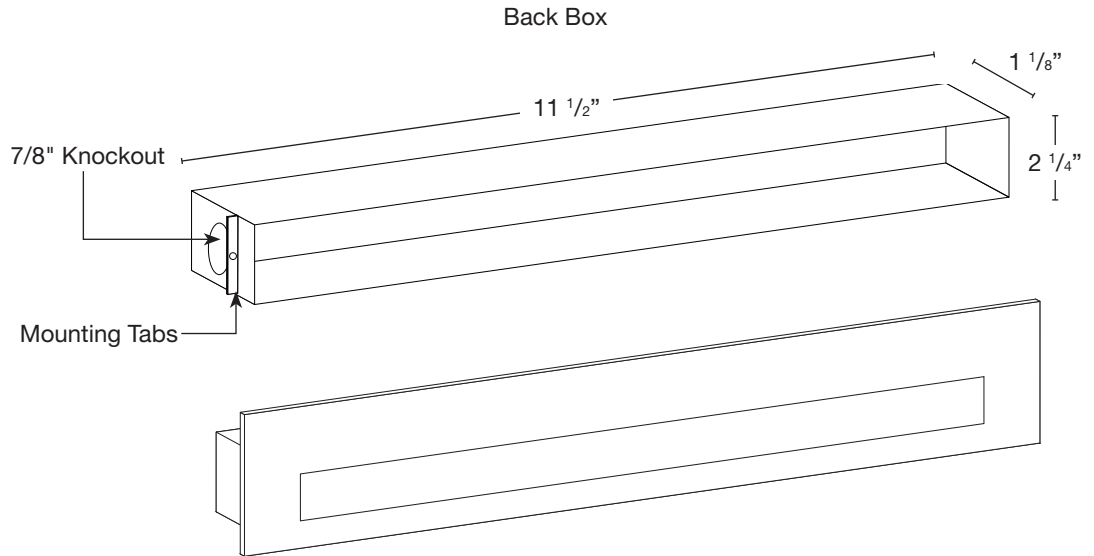

ELECTRICAL

- ☐ 12V

Wet Listed

Ordering Example

Customer Approval

Date

SPJ-MSL-2BK-12-SB-3W-27K-12V