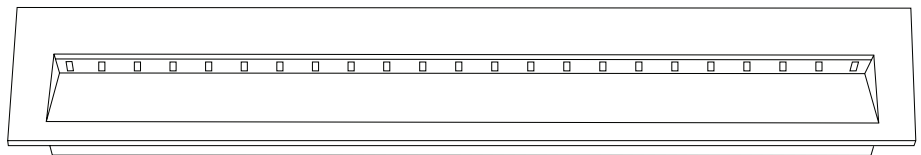

ELECTRICAL

- ☐ 12V

Wet Listed

Ordering Example

Customer Approval

Date

SPJ-MSL-2BK-12-SB-3W-27K-12V