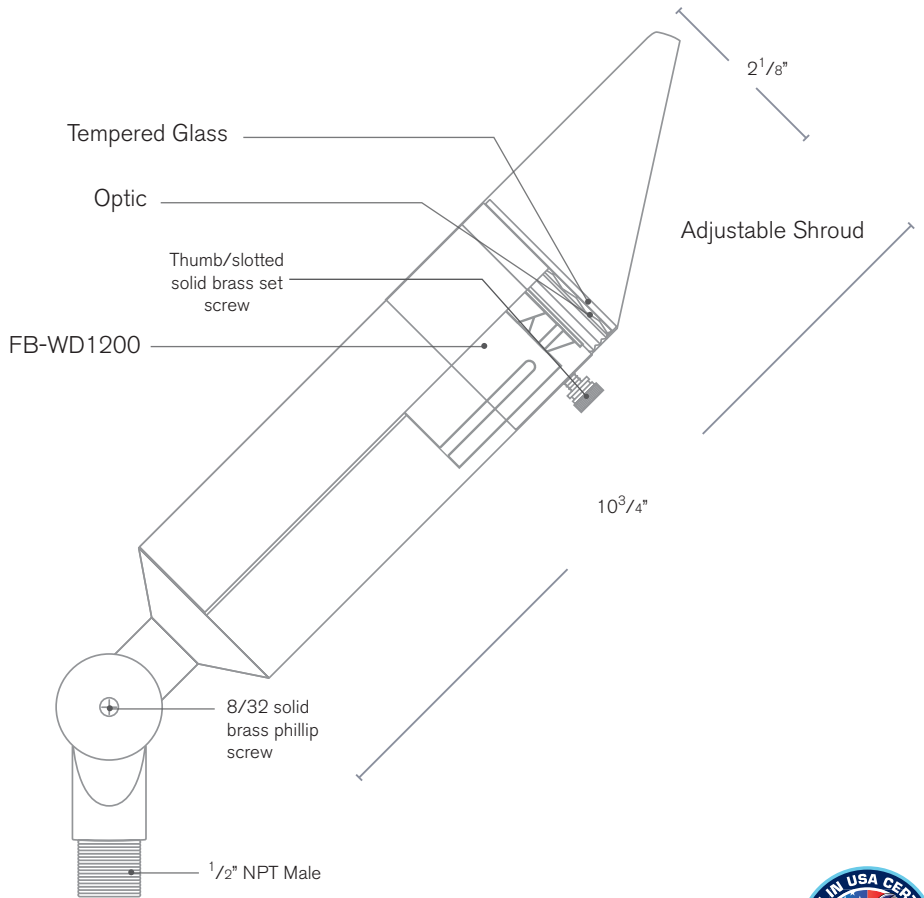

Forever Bright

SPECIFICATION FEATURES

- Finish:** Our naturally etched finishes will withstand the test of time. All finishes are individually treated insuring consistency. Our meticulous application results in a fixture that truly becomes "a one of a kind".
- Electrical:** Available in 120V
- Labels:** ETL Standard Wet Label
C-ETL

Model: **Mr. Big**
Finish: Matte Bronze

Directional Light

DESCRIPTION

- Model#:** Mr. Big
- Material:** Solid Brass
- Electrical:** 120V
- Engine:** FB-WD1200
- Lumen Range:** 1200-100
- Color Temp:** 3000K-2000K
- Mounting:** 1/2" NPT.

Wet Listed

ORDERING INFORMATION

Model#	Finishes	Wattage	Optics	Lumens	Color Temp.	Electrical
SPJ-MR-BIG	MBR		FLOOD	1200	2000K	120V
SPJ-MR-BIG	V = Verde M = Moss AG = Aged Brass MBR = Matte Bronze SB = Satin Brass GM = Gun Metal B = Black R = Rusty PVDP = PVD Polished PVDS = PVD Satin		Spot Flood Wide Flood Wide Angle Flood	1200	2000K 3000K	120V