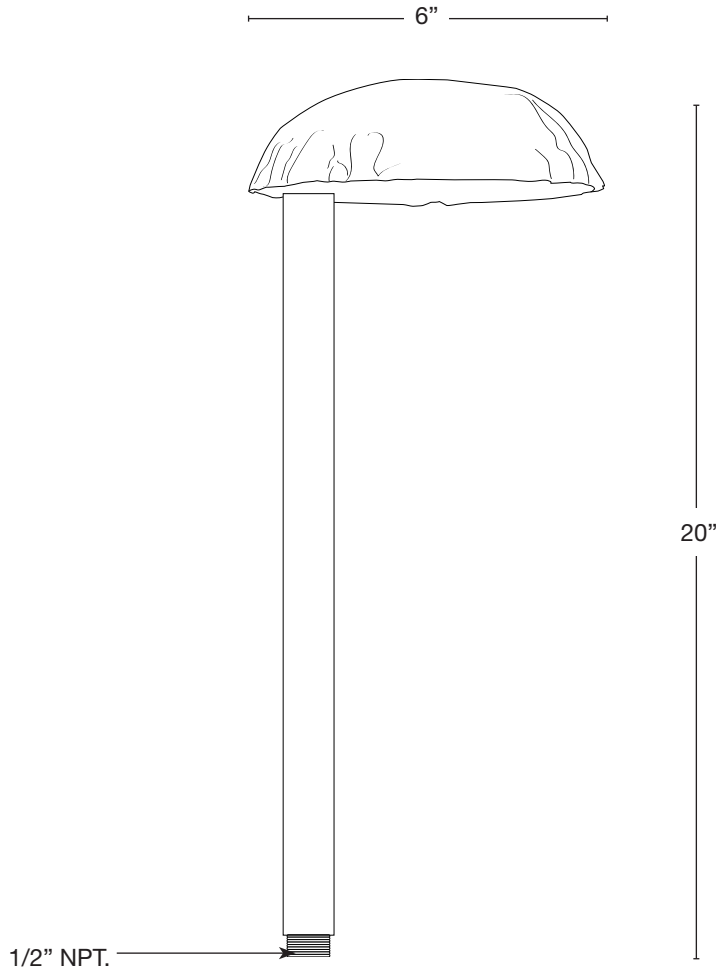

ELECTRICAL

- ☐ 12V
- ☐ 120V

Wet Listed

Ordering Example

Customer Approval

Date

SPJ-MPL-S6-RC-2W-27K-12V