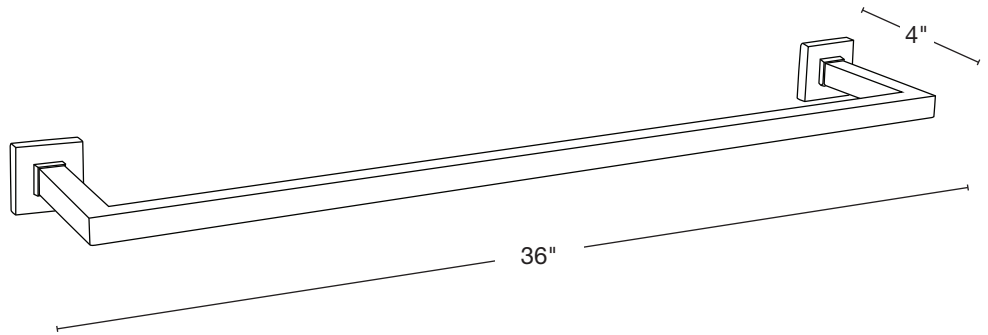

Custom options are available

ELECTRICAL

- 12V 120V

OPTICS

- SPOT 19d
- FLOOD 38d
- WIDE FLOOD 54d
- WIDE ANGLE FLOOD 120d

Use Anywhere
 Sizes Available: 6" - 48"

Wet Listed

Ordering Example