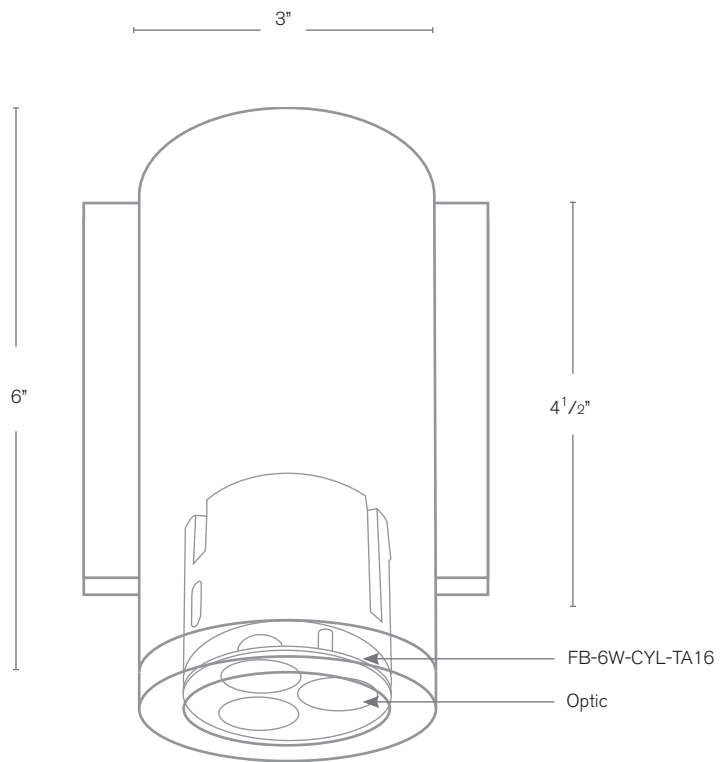

Forever Bright

SPECIFICATION FEATURES

Model: **SPJ-LW-7-DOWNLIGHT**

- Finish:** Our naturally etched finishes will withstand the test of time. All finishes are individually treated insuring consistency. Our meticulous application results in a fixture that truly becomes "a one of a kind".
- Electrical:** Available in 12V or 120V
- Labels:** ETL Standard Wet Label
C-ETL

Up / Down Accent

DESCRIPTION

- Model#:** SPJ-LW-7-DOWNLIGHT
- Material:** Solid Brass
- Finish:** Aged Brass
- Electrical:** 12V or 120V
- Engine:** FB-6W-CYL-TA16
- Lumens:** 300
- Color Temp:** 2700K
- Optic:** Spot, Flood, Wide Flood, Wide Angle Flood
- Mounting:** Surface Mount

Wet Listed

ORDERING INFORMATION

Model#	Finishes	Wattage	Optics	Lumens	Color Temp.	Electrical
SPJ-LW-7-DOWNLIGHT	MBR	6W	FLOOD	300	2700K	120V
	V = Verde M = Moss AG = Aged Brass MBR = Matte Bronze SB = Satin Brass GM = Gun Metal B = Black R = Rusty PVDP = PVD Polished PVDS = PVD Satin	6W 8W	Spot Flood Wide Flood Wide Angle Flood	300 580	2200K 2700K 4000K 5000K	12V 120V