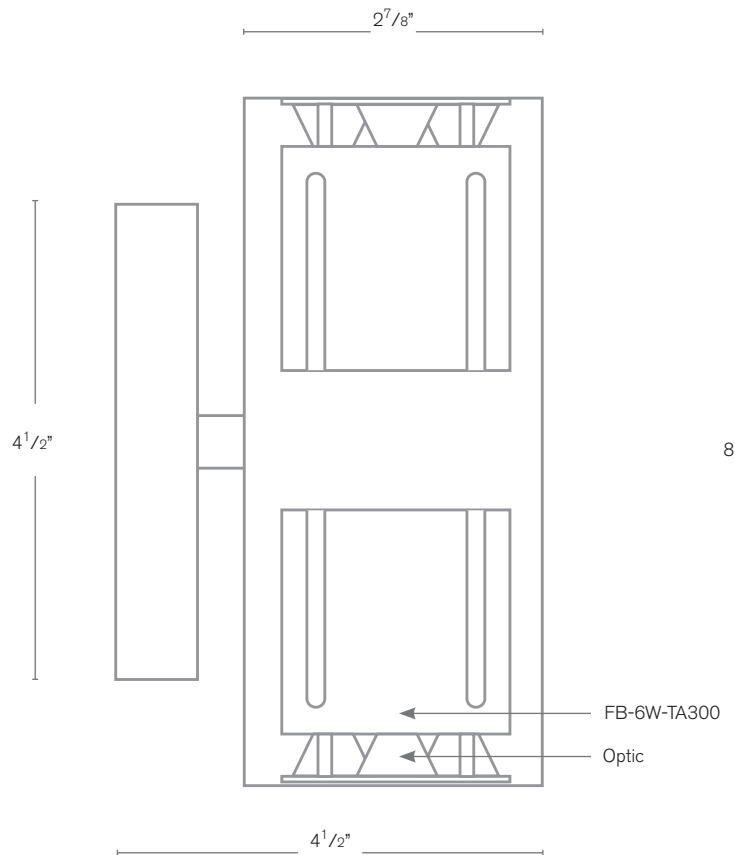

**Electrical:** Available in 12V or 120V

**Labels:** ETL Standard Wet Label  
C-ETL

#### DESCRIPTION

- Model#:** SPJ-LUD-7
- Material:** Solid Brass
- Electrical:** 12V - 120V
- Engine:** FB-6W-TA300
- Lumens:** 300
- Color Temp:** 2700K
- Optic:** Spot, Flood, Wide Flood, Wide Angle Flood
- Mounting:** Surface Mount
- LED:** Nichia