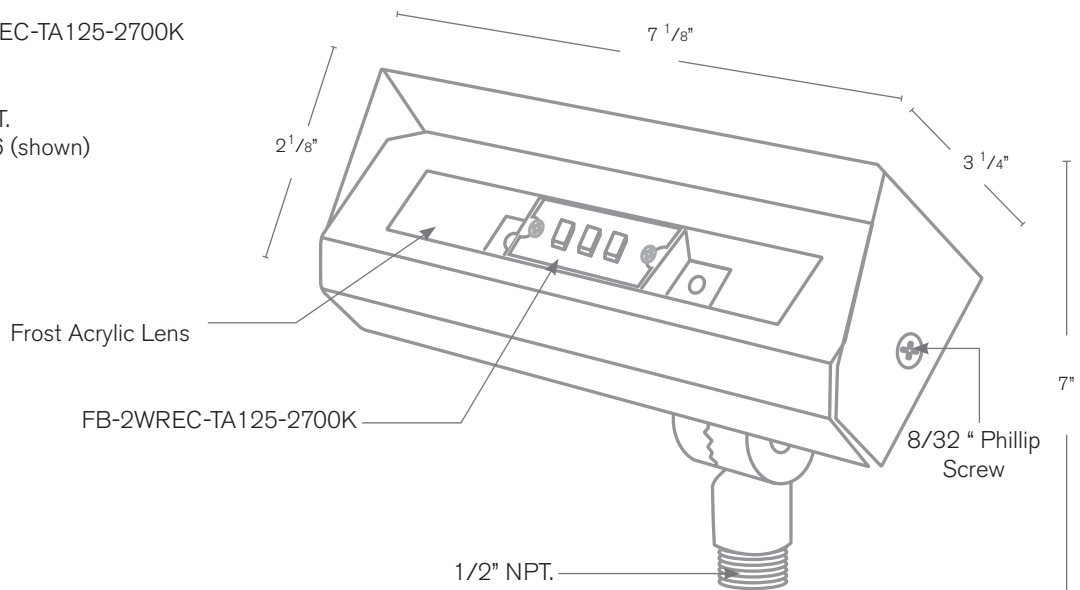

Forever Bright

SPECIFICATION FEATURES

Model: **SPJ-LSL-6**
Finish: Matte Bronze

- Finish:** Our naturally etched finishes will withstand the test of time. All finishes are individually treated insuring consistency. Our meticulous application results in a fixture that truly becomes "a one of a kind".
- Electrical:** Available in 9-15V
- Labels:** ETL Standard Wet Label
C-ETL

Wall Washer

DESCRIPTION

- Model#:** SPJ-LSL-6
- Material:** Solid Brass
- Electrical:** 9-15V
- Engine:** FB-2WREC-TA125-2700K
- Lumens:** 125
- Color Temp:** 2700K
- Mounting:** 1/2" NPT.
- Shroud Option:** SPJ-SH6 (shown)
- LED:** Nichia