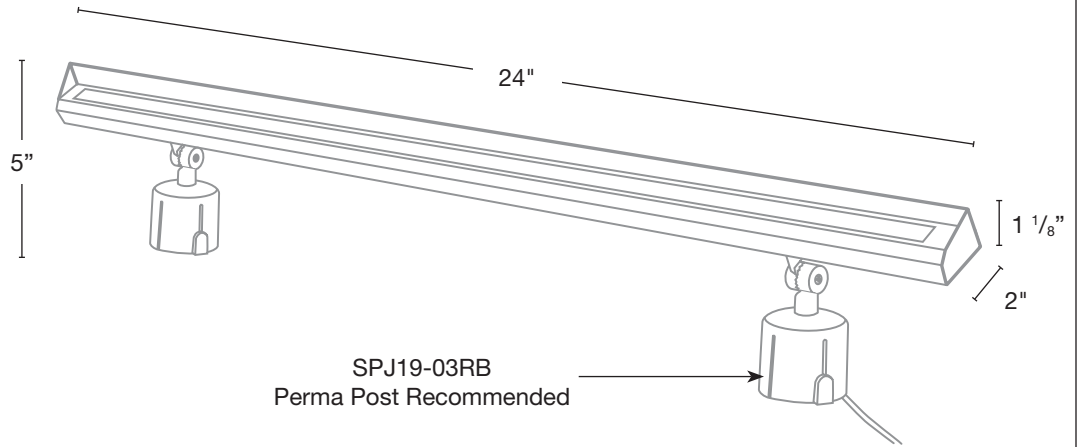

OPTICS

- ☐ WIDE ANGLE FLOOD 120d

Up light Only
Must specify for downlight and Consult factory

Wet Listed

Ordering Example

Customer Approval

Date

SPJ-LSL-24WM-MBR-12W-27K-12V