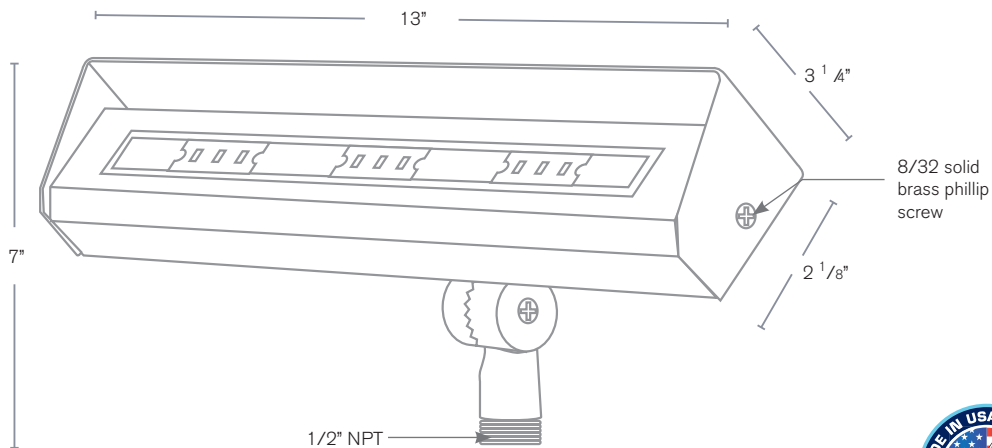

Forever Bright

SPECIFICATION FEATURES

Model: **SPJ-LSL-12**

- Finish:** Our naturally etched finishes will withstand the test of time. All finishes are individually treated insuring consistency. Our meticulous application results in a fixture that truly becomes "a one of a kind".
- Electrical:** Available in 9-15V or 120V
- Labels:** ETL Standard Wet Label
C-ETL

Wall Washer

DESCRIPTION

- Model#:** SPJ-LSL-12
- Material:** Solid Brass
- Finish:** Matte Bronze
- Electrical:** 9-15V, 120V
- Engine:** 12" Linear
- Lumens:** 375
- Color Temp:** 2700K
- Mounting:** 1/2" NPT.
- Shroud Option:** SPJ-SH12 (shown)