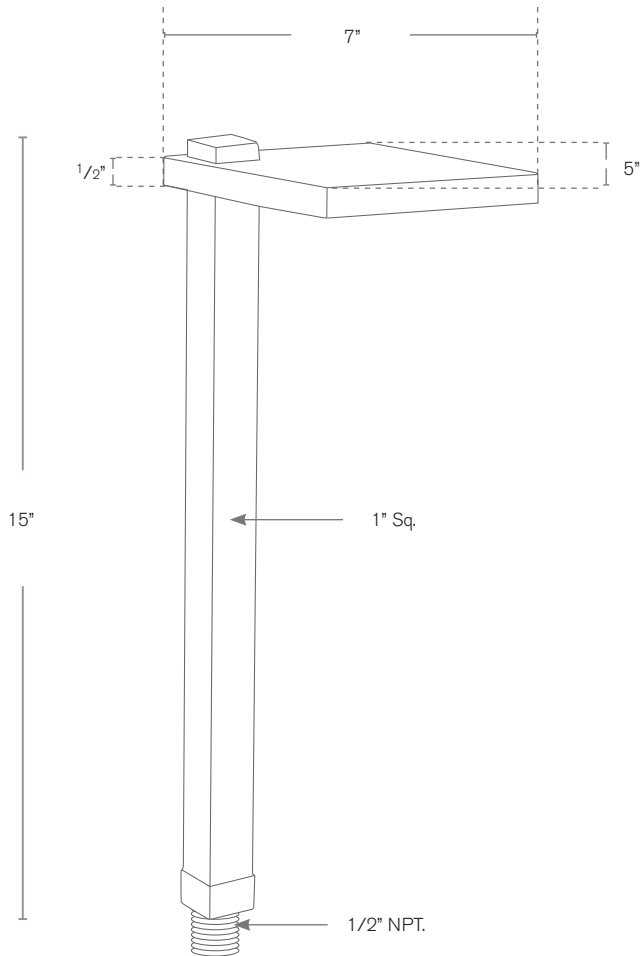

Forever Bright

SPECIFICATION FEATURES

Model: **SPJ-LDPL (DIAMOND)**
Finish: PVD-Polished

- Finish:** Our naturally etched finishes will withstand the test of time. All finishes are individually treated insuring consistency. Our meticulous application results in a fixture that truly becomes "a one of a kind".
- Electrical:** Available in 9-15V
- Labels:** ETL Standard Wet Label
C-ETL

Contemporary Classics Path / Area Light

DESCRIPTION

- Model#:** SPJ-LDPL (DIAMOND)
- Material:** Solid Brass
- Electrical:** 9-15V
- Engine:** FB-2WREC-TA125-2700K
- Lumen Range:** 125
- Color Temp:** 2700k
- Mounting:** 1/2" NPT. Dual Fin Spike Incl.
- LED:** Nichia

Wet Listed

ORDERING INFORMATION

Model#	Finishes	Wattage	Optics	Lumen Range	Color Temp.	Electrical
SPJ-LDPL	PVD POLISHED	2W	NA	125	2700K	9-15V

V = Verde	GM = Gun Metal	2W	Spot	125	2700K	9-15V
M = Moss	B = Black		Flood		4000K	
AG = Aged Brass	R = Rusty		Wide Flood		6500K	
MBR = Matte Bronze	PVDP = PVD Polished		Wide Angle Flood			
RC = Raw Copper	PVDS = PVD Satin					