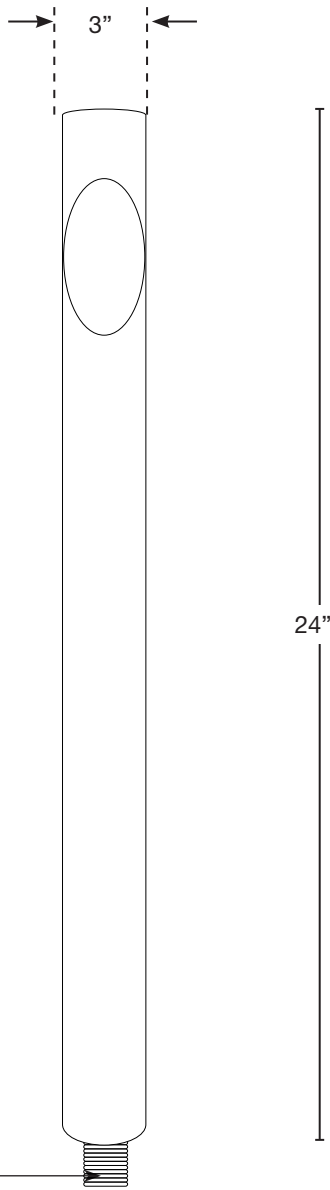

MODEL: **SPJ-LB3**  
 MATERIAL: **Solid Brass**  
 FINISH SHOWN: **PVD Satin**  
 ELECTRICAL: **8-15V**  
 WATTAGE: **1.5W**  
 ENGINE: **SPJ-BB03CH**  
 LUMENS: **125**  
 MOUNTING: **1/2" NPT. Dual Fin Spike Included**

**FINISHES**

- Matte Bronze (MBR)
- Verde (V)
- Moss (M)
- Black (B)
- Rusty (R)
- Satin Brass (SB)
- Aged Brass (AG)
- Raw Copper (RC)
- Natural Copper (NC)

WATTAGE	LUMENS
<input type="checkbox"/> 1.5W	125

Custom lumen packages are available upon request

**COLOR TEMPERATURE**

- 2200K
- 2700K
- 3000K
- 4000K
- 5000K
- 6500K
- RGBW
- AMBER (TF)

Custom options are available

**ELECTRICAL**

- 8-15V
- 120V

Wet Listed

Ordering Example

Customer Approval

Date

SPJ-LB3-PVDS-1.5W-8-15V