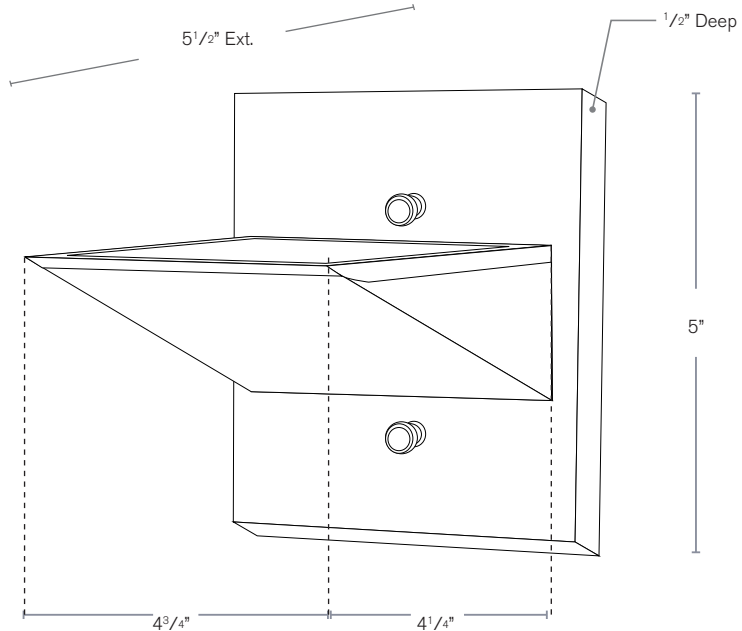

LANDSCAPE VIBRATIONS HI - FIDELITY SIGHT & SOUND

Model: **SPJ-KH8**
Shown: Up Light

SPECIFICATION FEATURES

- Finish:** Our naturally etched finishes will withstand the test of time. All finishes are individually treated insuring consistency. Our meticulous application results in a fixture that truly becomes "a one of a kind".
- Electrical:** Available in 12V or 120V
- Labels:** ETL Standard Wet Label
C-ETL / UL

Solid Brass & Copper Up Light Wash

DESCRIPTION

- Model#:** LVR-124-MBR-LED-WMD
Material: Solid Brass
Finish: PVD Satin
Electrical: 12V or 120V
Engine: 2W REC
Lumens: 125
Color Temp: 2700k
Mounting: Wall Mount
Options: Up Light