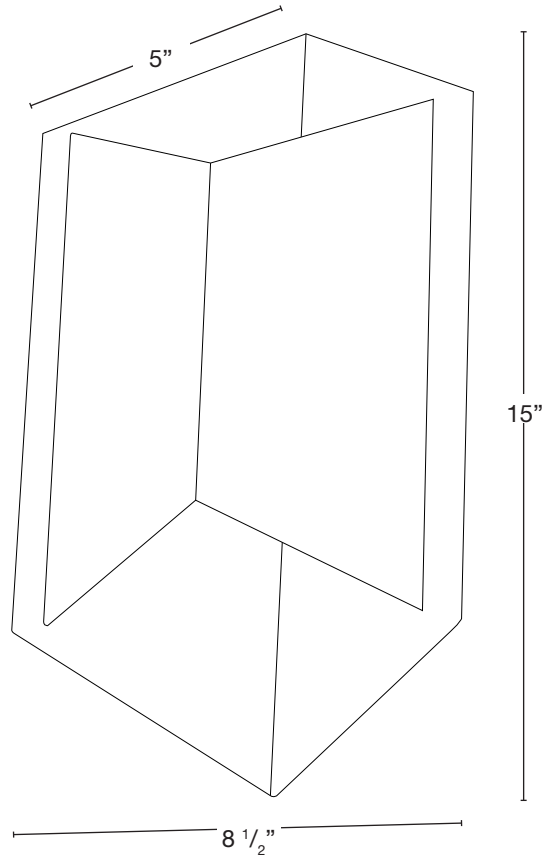

PVD PREMIUM

- ☐ PVD Polished (PVDP)
- ☐ PVD Satin (PVDS)
- ☐ PVD Graphite (PVDG)
- ☐ PVD Bronze (PVDBZ)
- ☐ PVD Black (PVDBL)

Wet Listed

Ordering Example

Customer Approval

Date

SPJ-KH12-MBR-8W-27K-12V