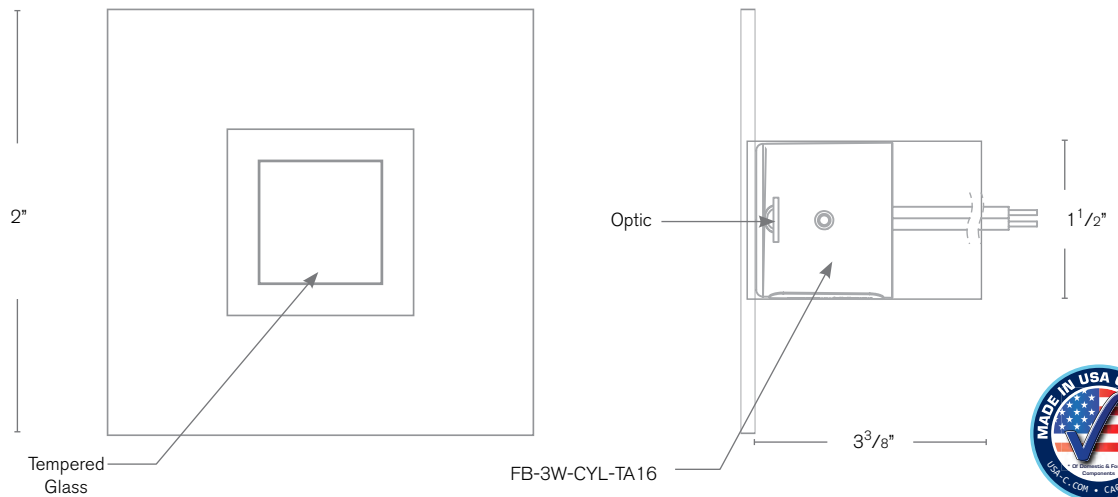

Model: **SPJ-GDG-SQP**
Finish: Verde

Mounting Sleeves

The Versatile GDG Series

DESCRIPTION

- Model#:** SPJ-GDG-SQP
- Engine:** FB-3W-CYL-TA16 (standard)
- Lumens:** 200
- Optic:** Wide Angle Flood
- Color Temp:** 2700K
- Electrical:** 8-15V, 120V
- Mounting:** Recessed
- LED:** Nichia

Wet Listed

ORDERING INFORMATION

Model#	Finishes	Wattage	Optics	Lumens	Color Temp.	Electrical
SPJ-GDG-SQP	V	3W	WIDE ANGLE FLOOD	200	2700K	8-15V
V = Verde	GM = Gun Metal	3W	Wide Angle Flood	200	2700K	8-15V
M = Moss	B = Black				4000K	120V
AG = Aged Brass	R = Rusty				5000K	
MBR = Matte Bronze	PVDP = PVD Polished					
SB = Satin Brass	PVDS = PVD Satin					