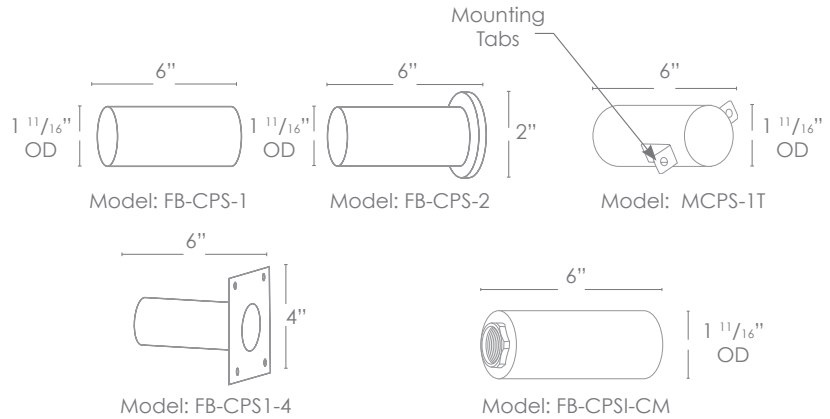

Forever Bright

SPECIFICATION FEATURES

- Finish:** Our naturally etched finishes will withstand the test of time. All finishes are individually treated insuring consistency. Our meticulous application results in a fixture that truly becomes "a one of a kind".
- Electrical:** Available in 8-15V or 120V
- Labels:** ETL Standard Wet Label
C-ETL

Model: **SPJ-GDG-SQP**
Finish: Verde

Mounting Sleeves

The Versatile GDG Series

DESCRIPTION

- Model#:** SPJ-GDG-SQP
- Engine:** FB-3W-CYL-TA16 (standard)
- Lumens:** 200
- Optic:** Wide Angle Flood
- Color Temp:** 2700K
- Electrical:** 8-15V, 120V
- Mounting:** Recessed
- LED:** Nichia

Wet Listed

ORDERING INFORMATION

Model#	Finishes	Wattage	Optics	Lumens	Color Temp.	Electrical
SPJ-GDG-SQP	V	3W	WIDE ANGLE FLOOD	200	2700K	8-15V
V = Verde	GM = Gun Metal	3W	Wide Angle Flood	200	2700K	8-15V
M = Moss	B = Black				4000K	120V
AG = Aged Brass	R = Rusty				5000K	
MBR = Matte Bronze	PVDP = PVD Polished					
SB = Satin Brass	PVDS = PVD Satin					