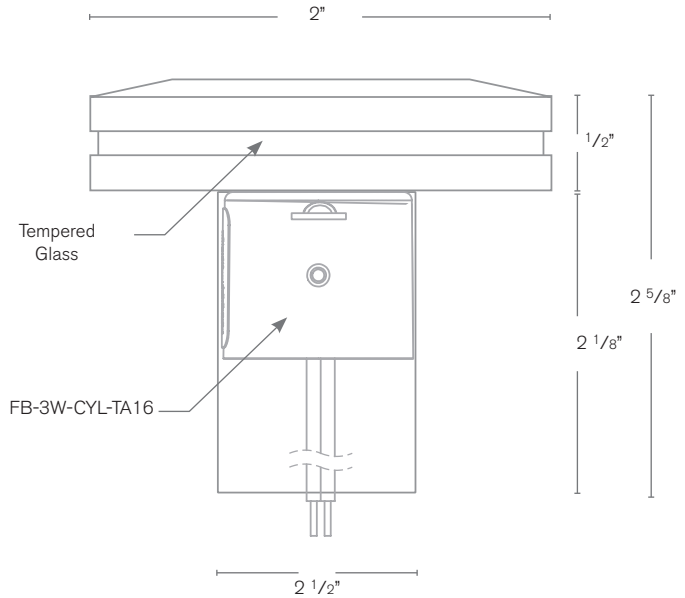

Wet Listed

ORDERING INFORMATION

Model#	Finishes	Wattage	Optics	Lumens	Color Temp.	Electrical
SPJ-GDG-LBD2	PVDS	3W	FLOOD	150	2700K	8-15V

V = Verde	GM = Gun Metal	1W	Spot	50	2700K	8-15V
M = Moss	B = Black	2W	Flood	135	4000K	
AG = Aged Brass	R = Rusty	3W	Wide Flood	150	6500K	
MBR = Matte Bronze	PVDP = PVD Polished	6W	Wide Angle Flood	300		
SB = Satin Brass	PVDS = PVD Satin