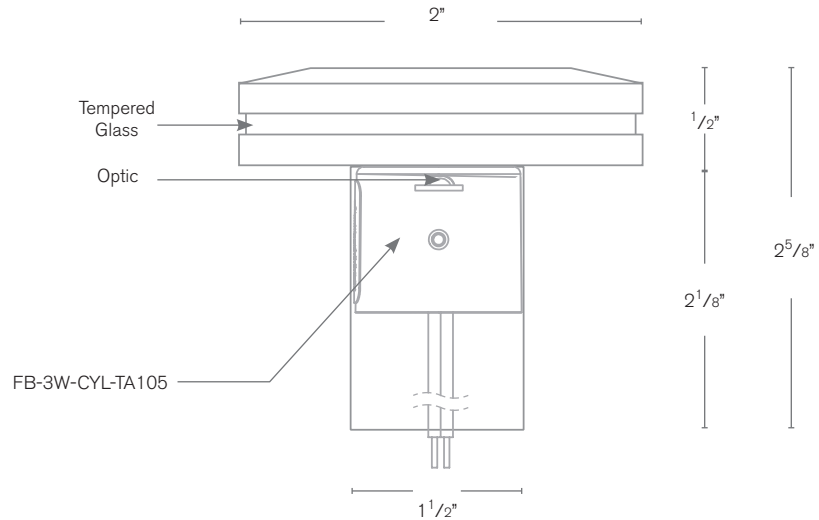

Model: **SPJ-GDG-LB1**
Finish: Matte Bronze

Mounting Sleeves

Model: FB-CPS-1

Model: FB-CPSI-CM

Mini Landscape Border Light

DESCRIPTION

- Model#:** SPJ-GDG-LB1
- Shown:** Matte Bronze
- Engine:** FB-3W-CYL-TA105 (standard)
- Lumens:** 105
- Optic:** Spot, Flood, Wide Flood, Wide Angle Flood
- Color Temp:** 2700K
- Electrical:** 8-15V
- Mounting:** In-Ground
- LED:** Nichia