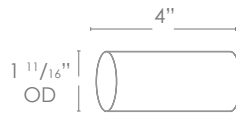

Model: **SPJ-GDG-LB1**
Finish: Matte Bronze

Mounting Sleeves

Model: FB-CPS-1

Model: FB-CPSI-CM

Mini Landscape Border Light

DESCRIPTION

- Model#:** SPJ-GDG-LB1
- Shown:** Matte Bronze
- Engine:** FB-3W-CYL-TA105 (standard)
- Lumens:** 105
- Optic:** Spot, Flood, Wide Flood, Wide Angle Flood
- Color Temp:** 2700K
- Electrical:** 8-15V
- Mounting:** In-Ground
- LED:** Nichia