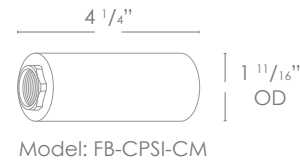

### DESCRIPTION

- Model#:** SPJ-GDG-3SH
- Shown:** Verde
- Engine:** FB-2W-CYL-TA16
- Lumens:** 135
- Optic:** Spot, Flood, Wide Flood, Wide Angle Flood
- Color Temp:** 2700K
- Electrical:** 8-15V

Wet Listed