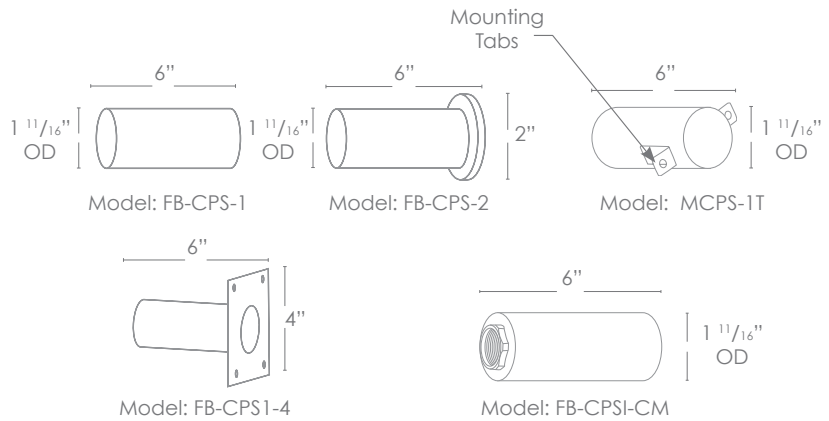

Mounting Sleeves

Wet Listed

ORDERING INFORMATION

Model#	Finishes	Wattage	Optics	Lumens	Color Temp.	Electrical
SPJ-GDG-3M-5	MBR	2W	WIDE ANGLE FLOOD	150	2700K	8-15V

- V = Verde
- GM = Gun Metal
- M = Moss
- B = Black
- AG = Aged Brass
- R = Rusty
- MBR = Matte Bronze
- PVDP = PVD Polished
- SB = Satin Brass
- PVDS = PVD Satin