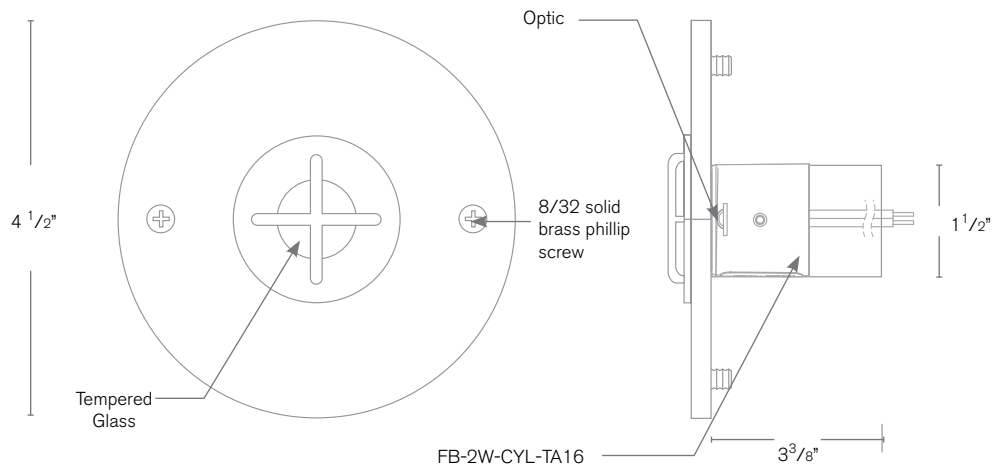

Mounting Sleeves

Wet Listed

ORDERING INFORMATION

Model#	Finishes	Wattage	Optics	Lumens	Color Temp.	Electrical
SPJ-GDG-3M-5	MBR	2W	WIDE ANGLE FLOOD	150	2700K	8-15V

- V = Verde
- GM = Gun Metal
- M = Moss
- B = Black
- AG = Aged Brass
- R = Rusty
- MBR = Matte Bronze
- PVDP = PVD Polished
- SB = Satin Brass
- PVDS = PVD Satin