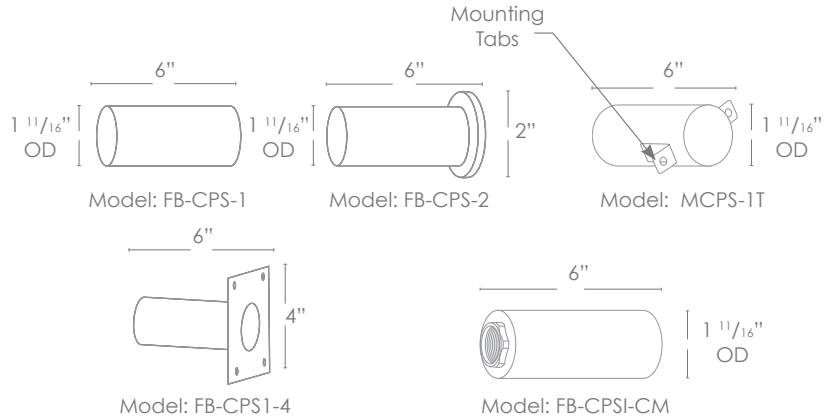

# Forever Bright

Model: **SPJ-GDG-3EB-Marker**  
Finish: Matte Bronze

## SPECIFICATION FEATURES

<b>Finish:</b>	Our naturally etched finishes will withstand the test of time. All finishes are individually treated insuring consistency. Our meticulous application results in a fixture that truly becomes "a one of a kind".
<b>Electrical:</b>	Available in 8-15V
<b>Labels:</b>	ETL Standard Wet Label C-ETL

### Mounting Sleeves

### DESCRIPTION

**Model#:** SPJ-GDG-3EB-Marker  
**Engine:** FB-2W-CYL-TA16 (standard)  
**Lumens:** 135  
**Color Temp:** 2700 k  
**Electrical:** 8-15V, 120V  
**LED:** Nichia

**Wet Listed**