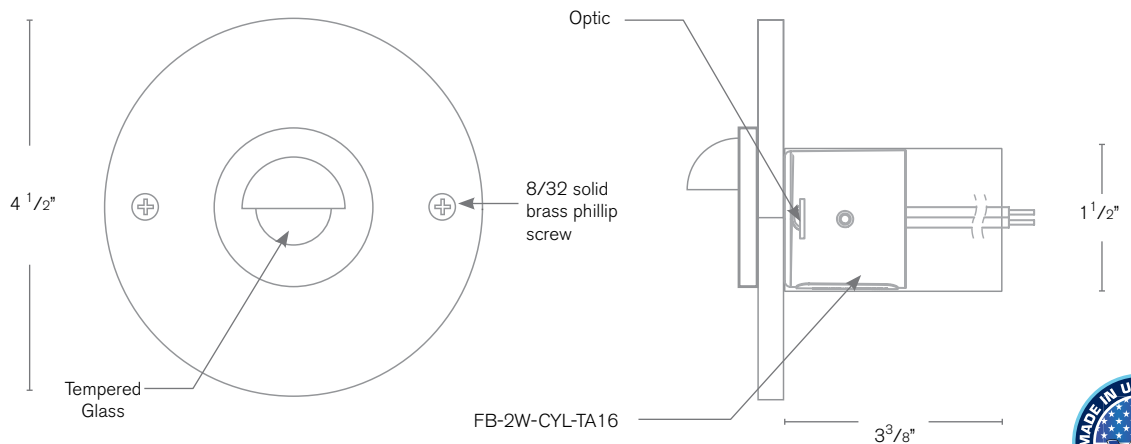

Forever Bright

SPECIFICATION FEATURES

Model: **SPJ-GDG-3EB-5**
Finish: Matte Bronze

- Finish:** Our naturally etched finishes will withstand the test of time. All finishes are individually treated insuring consistency. Our meticulous application results in a fixture that truly becomes "a one of a kind".
- Electrical:** Available in 8-15V or 120V
- Labels:** ETL Standard Wet Label
C-ETL

The Versatile GDG Series

Mounting Sleeves

DESCRIPTION

- Model#:** SPJ-GDG-3EB-5
- Engine:** FB-2W-CYL-TA16 (standard)
- Lumens:** 150
- Optic:** Wide Angle Flood
- Color Temp:** 2700K
- Electrical:** 8-15V, 120V
- Mounting:** Recessed
- LED:** Nichia

Wet Listed

ORDERING INFORMATION

Model#	Finishes	Wattage	Optics	Lumens	Color Temp.	Electrical
SPJ-GDG-3EB-5	MBR	2W	WIDE ANGLE FLOOD	150	2700K	8-15V
V = Verde	GM = Gun Metal	2W	Wide Angle Flood	150	2700K	8-15V
M = Moss	B = Black				4000K	120V
AG = Aged Brass	R = Rusty				5000K	
MBR = Matte Bronze	PVDP = PVD Polished					
SB = Satin Brass	PVDS = PVD Satin					