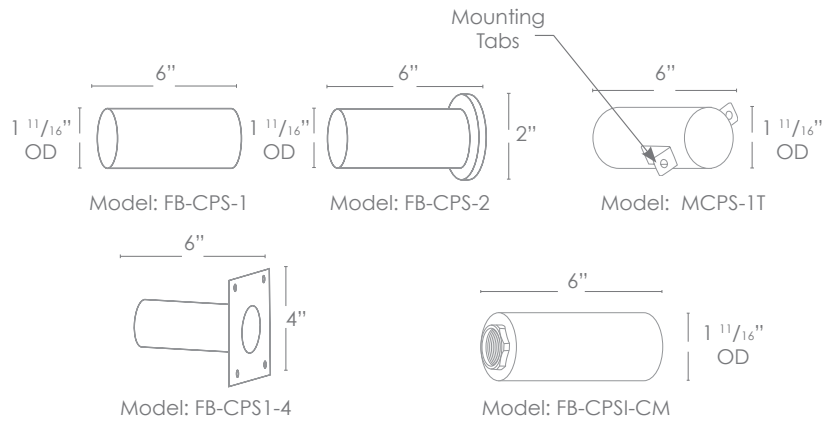

Forever Bright

SPECIFICATION FEATURES

Model: **SPJ-GDG-3EB-5**
Finish: Matte Bronze

- Finish:** Our naturally etched finishes will withstand the test of time. All finishes are individually treated insuring consistency. Our meticulous application results in a fixture that truly becomes "a one of a kind".
- Electrical:** Available in 8-15V or 120V
- Labels:** ETL Standard Wet Label
C-ETL

The Versatile GDG Series

Mounting Sleeves

DESCRIPTION

- Model#:** SPJ-GDG-3EB-5
- Engine:** FB-2W-CYL-TA16 (standard)
- Lumens:** 150
- Optic:** Wide Angle Flood
- Color Temp:** 2700K
- Electrical:** 8-15V, 120V
- Mounting:** Recessed
- LED:** Nichia

Wet Listed

ORDERING INFORMATION

Model#	Finishes	Wattage	Optics	Lumens	Color Temp.	Electrical
SPJ-GDG-3EB-5	MBR	2W	WIDE ANGLE FLOOD	150	2700K	8-15V
V = Verde	GM = Gun Metal	2W	Wide Angle Flood	150	2700K	8-15V
M = Moss	B = Black				4000K	120V
AG = Aged Brass	R = Rusty				5000K	
MBR = Matte Bronze	PVDP = PVD Polished					
SB = Satin Brass	PVDS = PVD Satin					