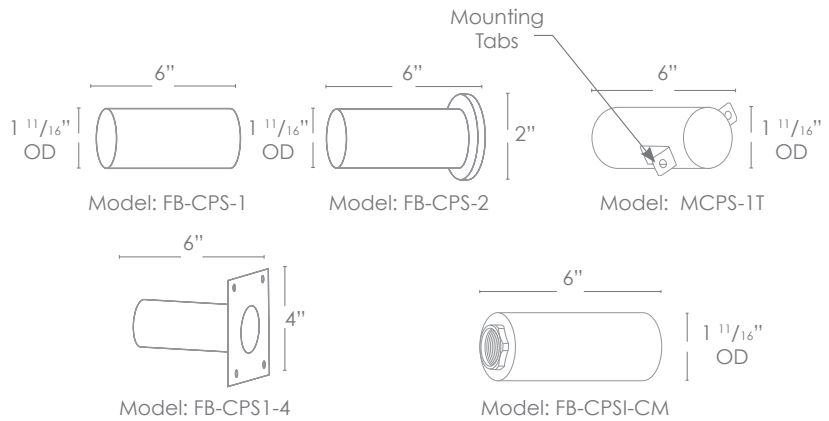

Mounting Sleeves

Wet Listed

ORDERING INFORMATION

Model#	Finishes	Wattage	Optics	Lumens	Color Temp.	Electrical
SPJ-GDG-31WP	MBR	2W	WIDE ANGLE FLOOD	150	2700K	8-15V

- V = Verde
- GM = Gun Metal
- 2W
- Wide Angle Flood
- 150
- 2700K
- 8-15V
- M = Moss
- B = Black
- 4000K
- 120V
- AG = Aged Brass
- R = Rusty
- 5000K
- MBR = Matte Bronze
- PVDP = PVD Polished
- SB = Satin Brass
- PVDS = PVD Satin