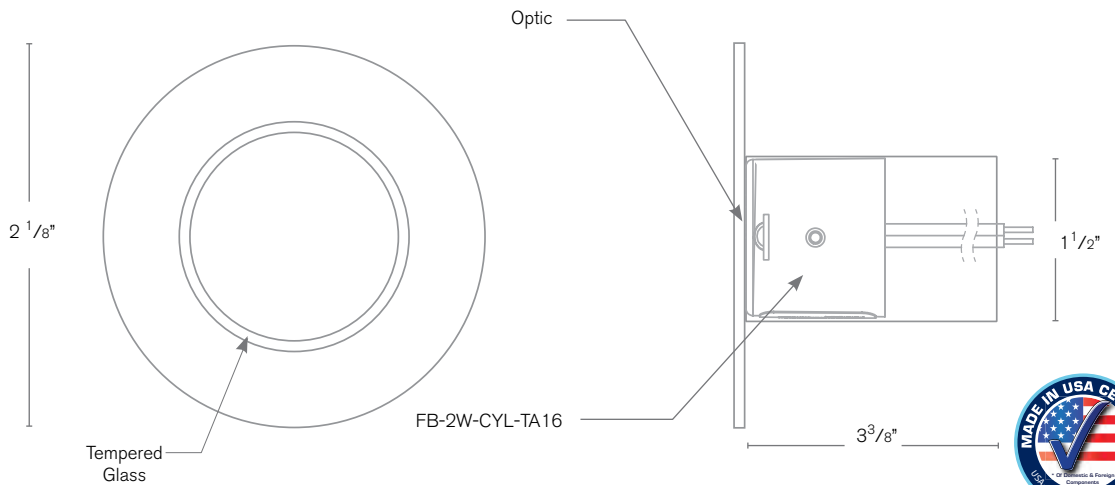

Mounting Sleeves

Wet Listed

ORDERING INFORMATION

Model#	Finishes	Wattage	Optics	Lumens	Color Temp.	Electrical
SPJ-GDG-31WP	MBR	2W	WIDE ANGLE FLOOD	150	2700K	8-15V

- V = Verde
- GM = Gun Metal
- 2W
- Wide Angle Flood
- 150
- 2700K
- 8-15V
- M = Moss
- B = Black
- 4000K
- 120V
- AG = Aged Brass
- R = Rusty
- 5000K
- MBR = Matte Bronze
- PVDP = PVD Polished
- SB = Satin Brass
- PVDS = PVD Satin