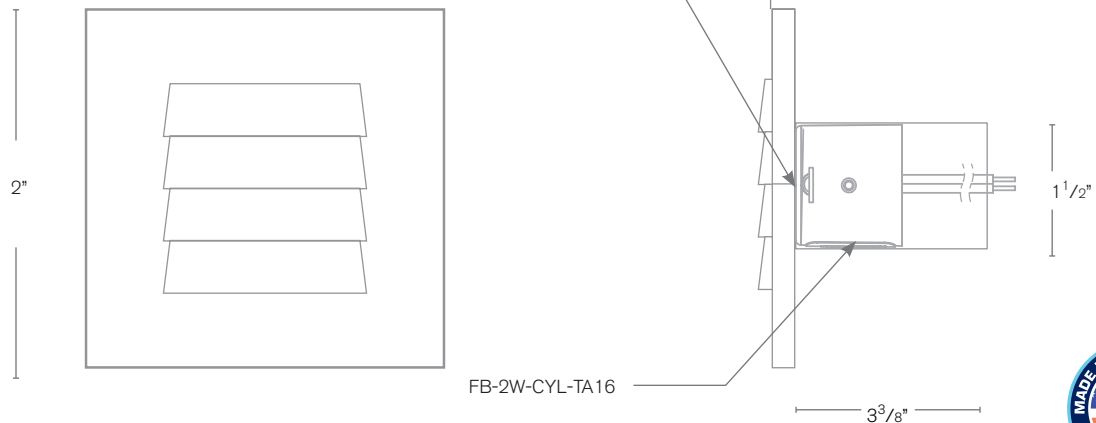

Model: **SPJ-GDG-30W-SQ-L**
Finish: Matte Bronze

Mounting Sleeves

The Versatile GDG Series

DESCRIPTION

- Model#:** SPJ-GDG-30W-SQ-L
- Engine:** FB-2W-CYL-TA16 (standard)
- Lumens:** 150
- Optic:** Wide Angle Flood
- Color Temp:** 2700K
- Electrical:** 8-15V, 120V
- Mounting:** Recessed
- LED:** Nichia