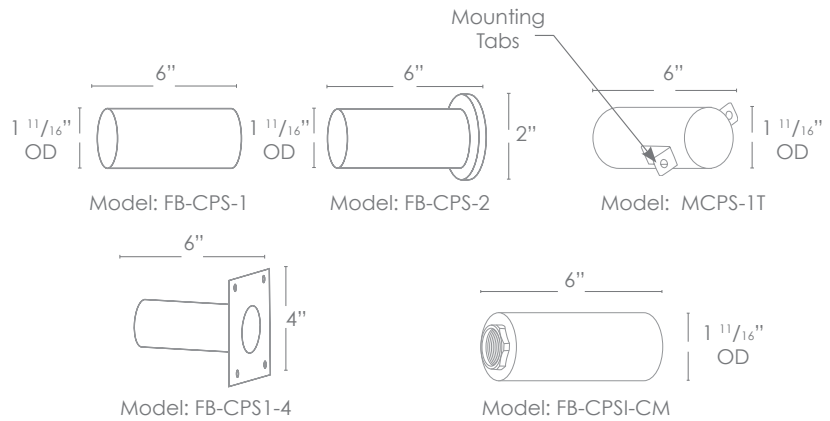

Forever Bright

SPECIFICATION FEATURES

- Finish:** Our naturally etched finishes will withstand the test of time. All finishes are individually treated insuring consistency. Our meticulous application results in a fixture that truly becomes "a one of a kind".
- Electrical:** Available in 8-15V or 120V
- Labels:** ETL Standard Wet Label
C-ETL

Model: **SPJ-GDG-30W-SQ-L**
Finish: Matte Bronze

Mounting Sleeves

The Versatile GDG Series

DESCRIPTION

- Model#:** SPJ-GDG-30W-SQ-L
- Engine:** FB-2W-CYL-TA16 (standard)
- Lumens:** 150
- Optic:** Wide Angle Flood
- Color Temp:** 2700K
- Electrical:** 8-15V, 120V
- Mounting:** Recessed
- LED:** Nichia

Wet Listed

ORDERING INFORMATION

Model#	Finishes	Wattage	Optics	Lumens	Color Temp.	Electrical
SPJ-GDG-30W-SQ-L	MBR	2W	WIDE ANGLE FLOOD	150	2700K	8-15V
V = Verde	GM = Gun Metal	2W	Wide Angle Flood	150	2700K	8-15V
M = Moss	B = Black				4000K	120V
AG = Aged Brass	R = Rusty				5000K	
MBR = Matte Bronze	PVDP = PVD Polished					
SB = Satin Brass	PVDS = PVD Satin					