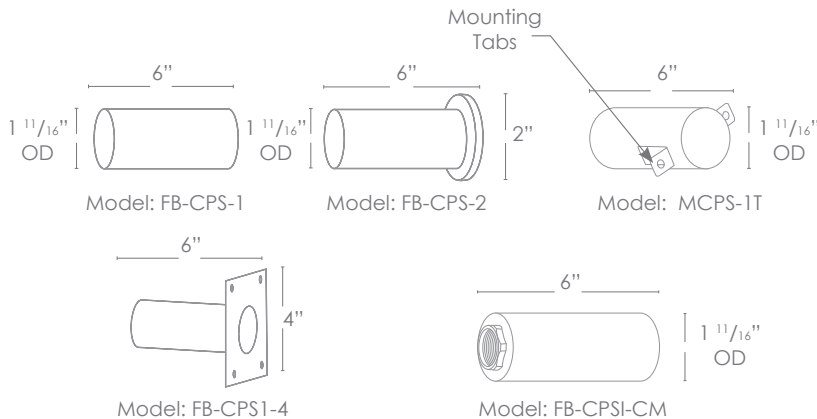

Concrete Pour Sleeves