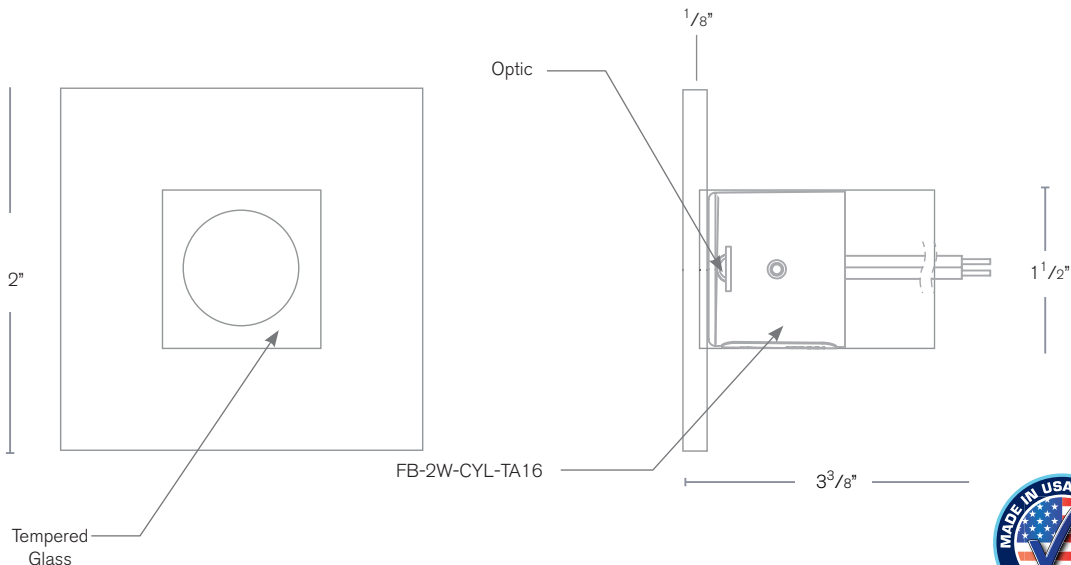

The Versatile GDG Series

DESCRIPTION

- **Model#:** SPJ-GDG-30W-SQ
- **Engine:** FB-2W-CYL-TA16
- **Lumens:** 150
- **Optic:** Spot, Flood, Wide Flood, Wide Angle Flood
- **Color Temp:** 2700K
- **Electrical:** 8-15V, 120V
- **LED:** Nichia