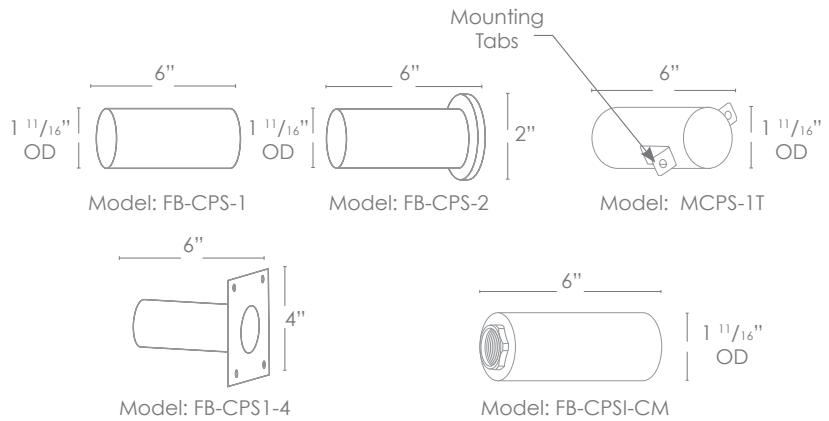

Forever Bright

SPECIFICATION FEATURES

- Finish:** Our naturally etched finishes will withstand the test of time. All finishes are individually treated insuring consistency. Our meticulous application results in a fixture that truly becomes "a one of a kind".
- Electrical:** Available in 8-15V or 120V
- Labels:** ETL Standard Wet Label
C-ETL

Model: **SPJ-GDG-30W-5**
Finish: Matte Bronze

The Versatile GDG Series

DESCRIPTION

- Model#:** SPJ-GDG-30W-5
- Engine:** FB-2W-CYL-TA16 (standard)
- Lumens:** 150
- Optic:** Wide Angle Flood
- Color Temp:** 2700K
- Electrical:** 8-15V, 120V
- Mounting:** Recessed
- LED:** Nichia

Mounting Sleeves

Wet Listed

ORDERING INFORMATION

Model#	Finishes	Wattage	Optics	Lumens	Color Temp.	Electrical
SPJ-GDG-30W-5	MBR	2W	WIDE ANGLE FLOOD	150	2700K	8-15V

- | | | | | | | |
|--------------------|---------------------|----|------------------|-----|-------|-------|
| V = Verde | GM = Gun Metal | 2W | Wide Angle Flood | 150 | 2700K | 8-15V |
| M = Moss | B = Black | | | | 4000K | 120V |
| AG = Aged Brass | R = Rusty | | | | 5000K | |
| MBR = Matte Bronze | PVDP = PVD Polished | | | | | |
| SB = Satin Brass | PVDS = PVD Satin | | | | | |