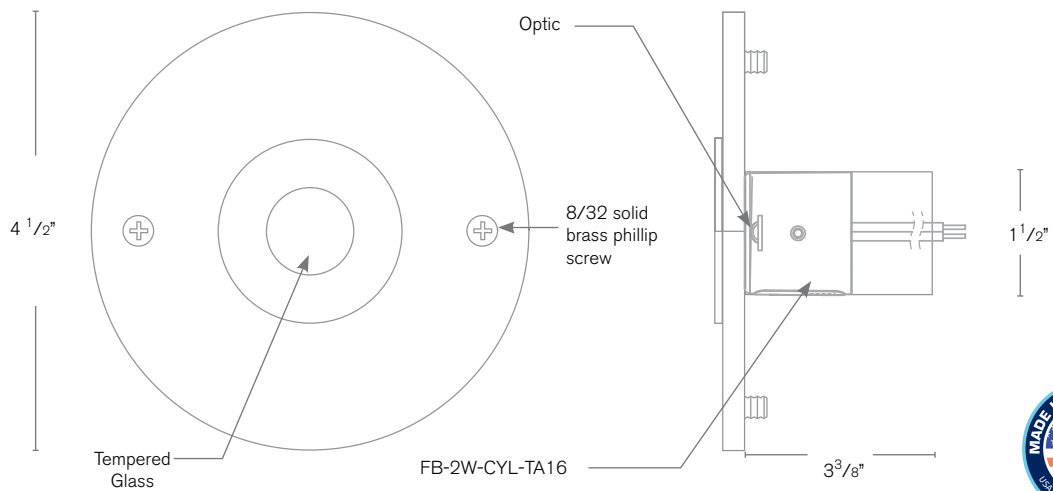

Forever Bright

SPECIFICATION FEATURES

- Finish:** Our naturally etched finishes will withstand the test of time. All finishes are individually treated insuring consistency. Our meticulous application results in a fixture that truly becomes "a one of a kind".
- Electrical:** Available in 8-15V or 120V
- Labels:** ETL Standard Wet Label
C-ETL

Model: **SPJ-GDG-30W-5**
Finish: Matte Bronze

The Versatile GDG Series

DESCRIPTION

- Model#:** SPJ-GDG-30W-5
- Engine:** FB-2W-CYL-TA16 (standard)
- Lumens:** 150
- Optic:** Wide Angle Flood
- Color Temp:** 2700K
- Electrical:** 8-15V, 120V
- Mounting:** Recessed
- LED:** Nichia

Mounting Sleeves

Wet Listed

ORDERING INFORMATION

Model#	Finishes	Wattage	Optics	Lumens	Color Temp.	Electrical
SPJ-GDG-30W-5	MBR	2W	WIDE ANGLE FLOOD	150	2700K	8-15V

- | | | | | | | |
|--------------------|---------------------|----|------------------|-----|-------|-------|
| V = Verde | GM = Gun Metal | 2W | Wide Angle Flood | 150 | 2700K | 8-15V |
| M = Moss | B = Black | | | | 4000K | 120V |
| AG = Aged Brass | R = Rusty | | | | 5000K | |
| MBR = Matte Bronze | PVDP = PVD Polished | | | | | |
| SB = Satin Brass | PVDS = PVD Satin | | | | | |