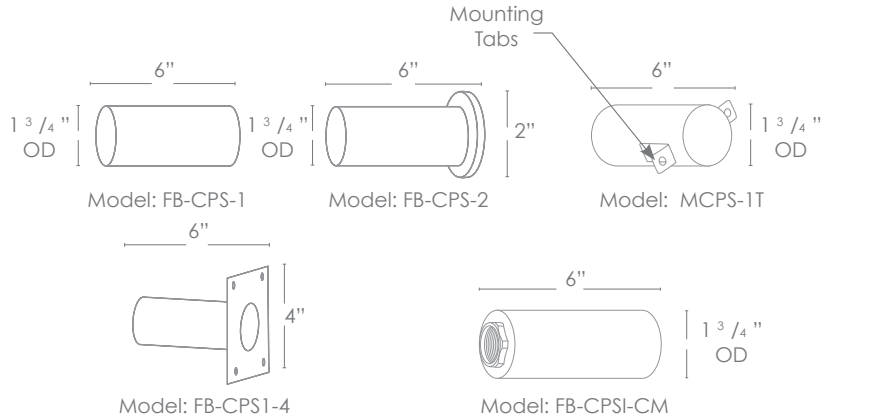

Forever Bright

SPECIFICATION FEATURES

- Finish:** Our naturally etched finishes will withstand the test of time. All finishes are individually treated insuring consistency. Our meticulous application results in a fixture that truly becomes "a one of a kind".
- Electrical:** Available in 8-15V or 120V
- Labels:** ETL Standard Wet Label
C-ETL

Model: **SPJ-GDG-3EB**

Concrete Pour Sleeves

The Versatile GDG Series

DESCRIPTION

- Model#:** SPJ-GDG-3EB
- Shown:** Satin Brass
- Engine:** FB-3W-CYL-TA16 (standard)
- Lumens:** 200
- Color Temp:** 2700 k
- Electrical:** 8-15V, 120V

Unlimited LED Lumen Packages & Color Temperatures Available!

Wet Listed

ORDERING INFORMATION

Model#	Finishes	Wattage	Lumens	Color Temp.	Electrical
SPJ-GDG-3EB	SB	3W	200	2700K	8-15V

V = Verde	GM = Gun Metal	1W	80	2700K	8-15V
M = Moss	B = Black	2W	150	4000K	120V
AG = Aged Brass	R = Rusty	3W	200	5000K	
MBR = Matte Bronze	PVDP = PVD Polished				
SB = Satin Brass	PVDS = PVD Satin				