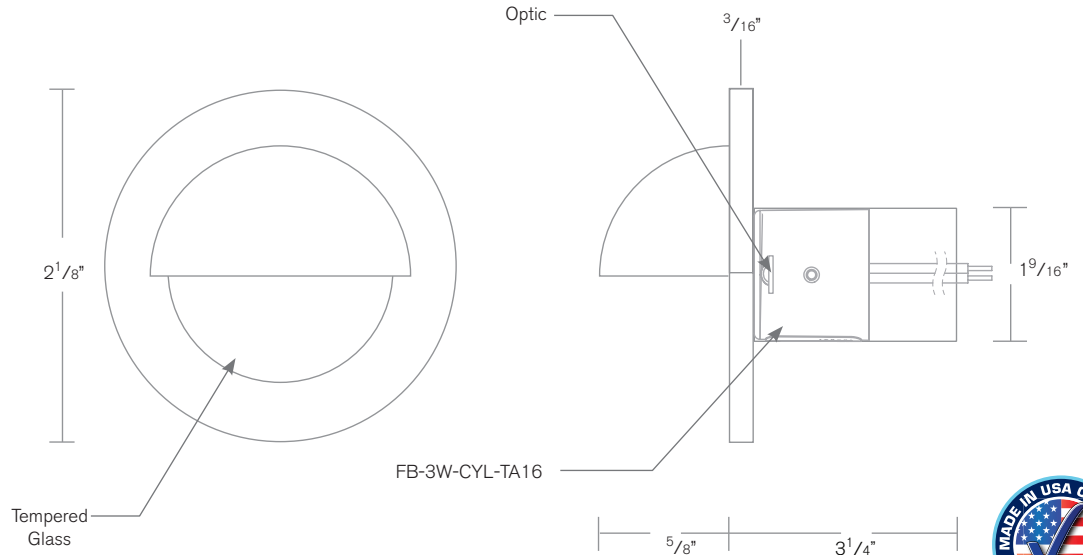

The Versatile GDG Series

DESCRIPTION

- **Model#:** SPJ-GDG-3EB
- **Shown:** Satin Brass
- **Engine:** FB-3W-CYL-TA16 (standard)
- **Lumens:** 200
- **Color Temp:** 2700 k
- **Electrical:** 8-15V, 120V

Unlimited LED Lumen Packages & Color Temperatures Available!