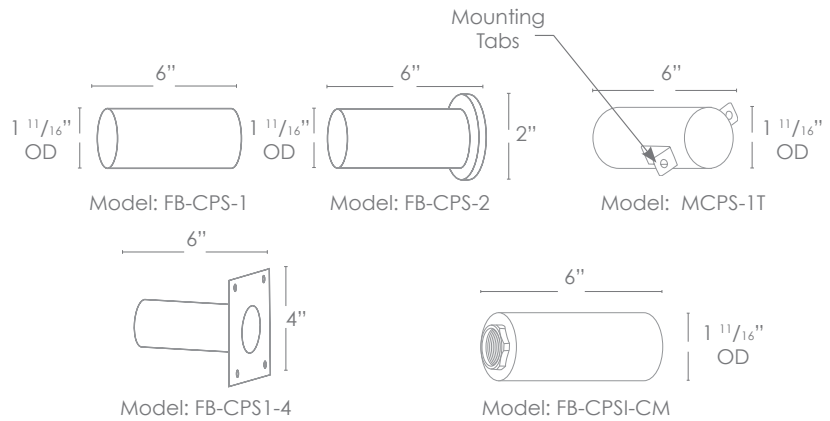

Forever Bright

SPECIFICATION FEATURES

- Finish:** Our naturally etched finishes will withstand the test of time. All finishes are individually treated insuring consistency. Our meticulous application results in a fixture that truly becomes "a one of a kind".
- Electrical:** Available in 8-15V or 120V
- Labels:** ETL Standard Wet Label
C-ETL

Model: **SPJ-GDG-3-M**
Finish: Verde

The Versatile GDG Series

DESCRIPTION

- Model#:** SPJ-GDG-3-M
- Engine:** FB-2W-CYL-TA16 (standard)
- Lumens:** 150
- Optic:** Wide Angle Flood
- Color Temp:** 2700K
- Electrical:** 8-15V, 120V
- Mounting:** Recessed
- LED:** Nichia

Mounting Sleeves

Wet Listed

ORDERING INFORMATION

Model#	Finishes	Wattage	Optics	Lumens	Color Temp.	Electrical
SPJ-GDG-3-M	V	2W	WIDE ANGLE FLOOD	150	2700K	8-15V
	V = Verde M = Moss AG = Aged Brass MBR = Matte Bronze SB = Satin Brass	GM = Gun Metal B = Black R = Rusty PVDP = PVD Polished PVDS = PVD Satin	2W Wide Angle Flood	150	2700K 4000K 5000K	8-15V 120V