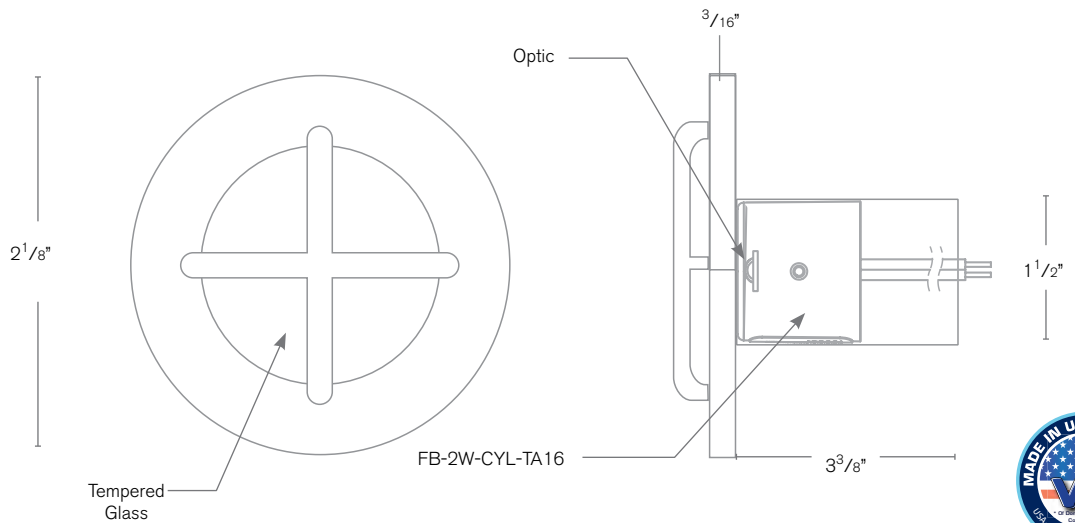

Forever Bright

SPECIFICATION FEATURES

- Finish:** Our naturally etched finishes will withstand the test of time. All finishes are individually treated insuring consistency. Our meticulous application results in a fixture that truly becomes "a one of a kind".
- Electrical:** Available in 8-15V or 120V
- Labels:** ETL Standard Wet Label
C-ETL

Model: **SPJ-GDG-3-M**
Finish: Verde

The Versatile GDG Series

DESCRIPTION

- Model#:** SPJ-GDG-3-M
- Engine:** FB-2W-CYL-TA16 (standard)
- Lumens:** 150
- Optic:** Wide Angle Flood
- Color Temp:** 2700K
- Electrical:** 8-15V, 120V
- Mounting:** Recessed
- LED:** Nichia

Mounting Sleeves

Wet Listed

ORDERING INFORMATION

Model#	Finishes	Wattage	Optics	Lumens	Color Temp.	Electrical
SPJ-GDG-3-M	V	2W	WIDE ANGLE FLOOD	150	2700K	8-15V
	V = Verde M = Moss AG = Aged Brass MBR = Matte Bronze SB = Satin Brass	GM = Gun Metal B = Black R = Rusty PVDP = PVD Polished PVDS = PVD Satin	2W Wide Angle Flood	150	2700K 4000K 5000K	8-15V 120V