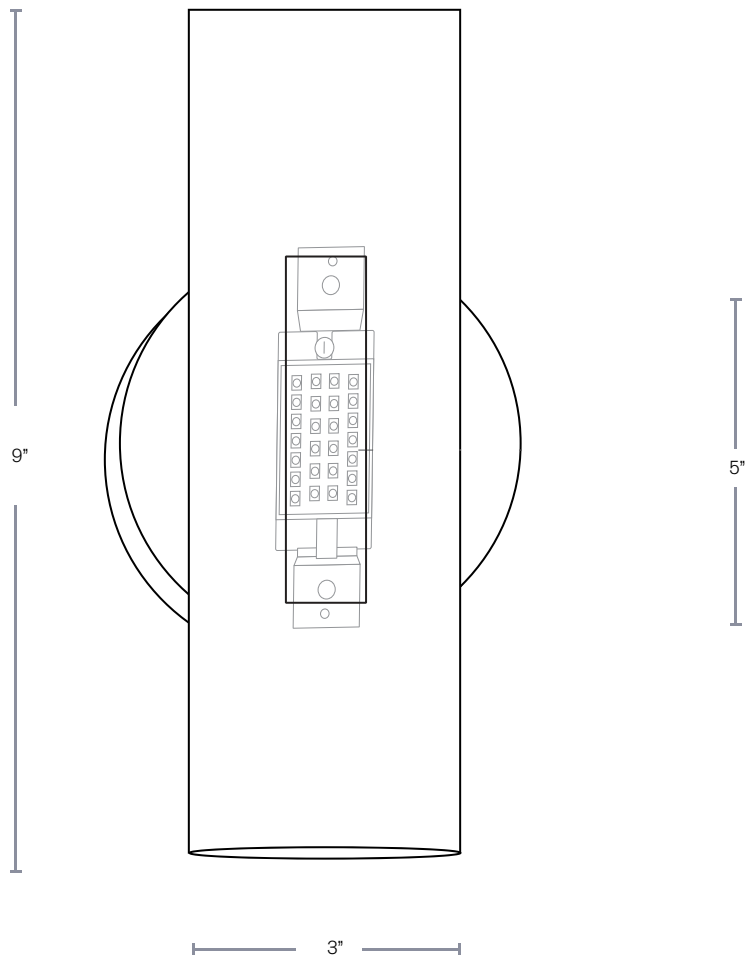

ORDERING INFORMATION

Model#

SPJ-GDG-2UD

SPJ-GDG-2UD

Finishes

POWDERCOAT

- V = Verde
- M = Moss
- AG = Aged Brass
- MBR = Matte Bronze
- SB = Satin Brass
- GM = Gun Metal
- B = Black
- R = Rusty
- PVDP = PVD Polished
- PVDS = PVD Satin
- C = Copper
- RC = Raw Copper

Engines

(2) FB-3W-CYL-TA105

- MM1
- FB-2W-REC
- FB-3.35W-BLK
- FB-5W-BLK

Color Temp.

2700K

- 2700K
- 4000K
- 6500K

Electrical

9-18V

- 9-18V
- 120V