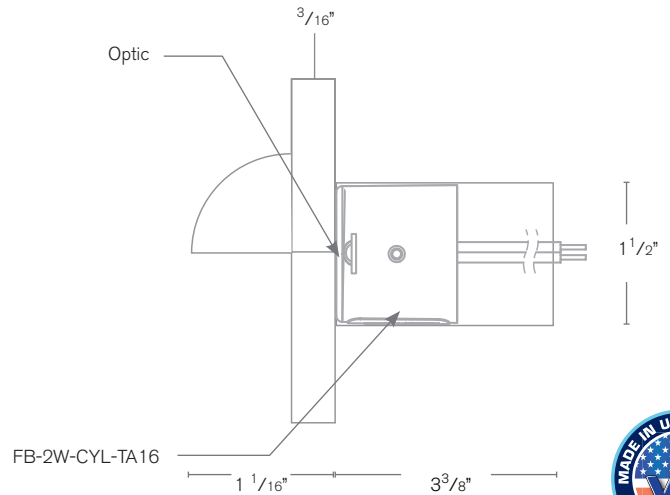

Model: **SPJ-FB-275-3**
Finish: Matte Bronze

Mounting Sleeves

The Versatile GDG Series

DESCRIPTION

- Model#:** SPJ-FB-275-3
- Engine:** FB-2W-CYL-TA16 (standard)
- Lumens:** 135
- Optic:** Wide Angle Flood
- Color Temp:** 2700K
- Electrical:** 8-15V, 120V
- Mounting:** Recessed
- LED:** Nichia

Wet Listed

ORDERING INFORMATION

Model#	Finishes	Wattage	Optics	Lumens	Color Temp.	Electrical
SPJ-FB-275-3	MBR	2W	WIDE ANGLE FLOOD	135	2700K	8-15V

V = Verde	GM = Gun Metal	2W	Wide Angle Flood	135	2700K	8-15V
M = Moss	B = Black				4000K	120V
AG = Aged Brass	R = Rusty				5000K	
MBR = Matte Bronze	PVDP = PVD Polished					
SB = Satin Brass	PVDS = PVD Satin					