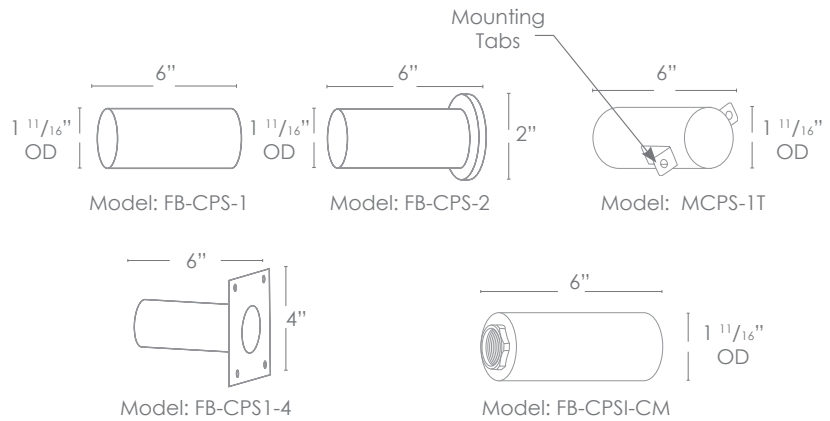

Forever Bright

SPECIFICATION FEATURES

- Finish:** Our naturally etched finishes will withstand the test of time. All finishes are individually treated insuring consistency. Our meticulous application results in a fixture that truly becomes "a one of a kind".
- Electrical:** Available in 8-15V or 120V
- Labels:** ETL Standard Wet Label
C-ETL

Model: **SPJ-FB-275-3**
Finish: Matte Bronze

Mounting Sleeves

The Versatile GDG Series

DESCRIPTION

- Model#:** SPJ-FB-275-3
- Engine:** FB-2W-CYL-TA16 (standard)
- Lumens:** 135
- Optic:** Wide Angle Flood
- Color Temp:** 2700K
- Electrical:** 8-15V, 120V
- Mounting:** Recessed
- LED:** Nichia

Wet Listed

ORDERING INFORMATION

Model#	Finishes	Wattage	Optics	Lumens	Color Temp.	Electrical
SPJ-FB-275-3	MBR	2W	WIDE ANGLE FLOOD	135	2700K	8-15V

V = Verde	GM = Gun Metal	2W	Wide Angle Flood	135	2700K	8-15V
M = Moss	B = Black				4000K	120V
AG = Aged Brass	R = Rusty				5000K	
MBR = Matte Bronze	PVDP = PVD Polished					
SB = Satin Brass	PVDS = PVD Satin					