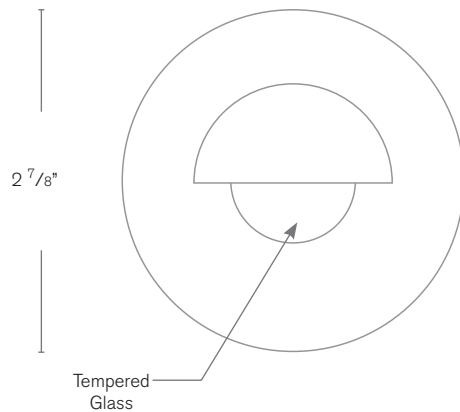

Model: **SPJ-FB-275-3**
Finish: Matte Bronze

Mounting Sleeves

The Versatile GDG Series

DESCRIPTION

- Model#:** SPJ-FB-275-3
- Engine:** FB-2W-CYL-TA16 (standard)
- Lumens:** 135
- Optic:** Wide Angle Flood
- Color Temp:** 2700K
- Electrical:** 8-15V, 120V
- Mounting:** Recessed
- LED:** Nichia

Wet Listed

ORDERING INFORMATION

Model#	Finishes	Wattage	Optics	Lumens	Color Temp.	Electrical
SPJ-FB-275-3	MBR	2W	WIDE ANGLE FLOOD	135	2700K	8-15V

V = Verde	GM = Gun Metal	2W	Wide Angle Flood	135	2700K	8-15V
M = Moss	B = Black				4000K	120V
AG = Aged Brass	R = Rusty				5000K	
MBR = Matte Bronze	PVDP = PVD Polished					
SB = Satin Brass	PVDS = PVD Satin					