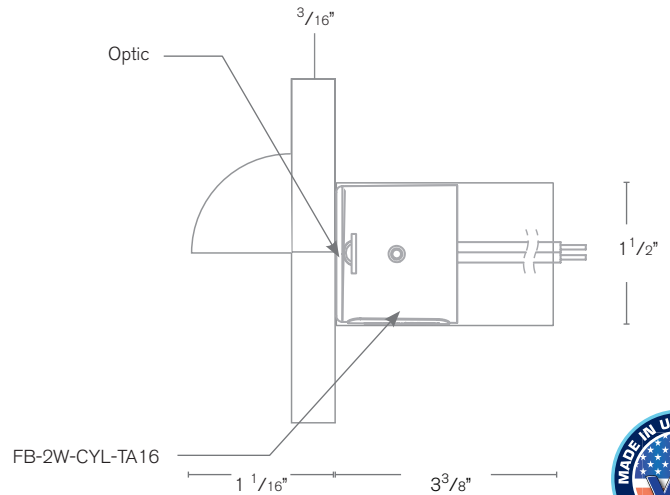

Model: **SPJ-FB-275-3**
Finish: Matte Bronze

Mounting Sleeves

The Versatile GDG Series

DESCRIPTION

- Model#:** SPJ-FB-275-3
- Engine:** FB-2W-CYL-TA16 (standard)
- Lumens:** 150
- Optic:** Wide Angle Flood
- Color Temp:** 2700K
- Electrical:** 8-15V, 120V
- Mounting:** Recessed
- LED:** Nichia

Wet Listed

ORDERING INFORMATION

Model#	Finishes	Wattage	Optics	Lumens	Color Temp.	Electrical
SPJ-FB-275-3	MBR	2W	WIDE ANGLE FLOOD	150	2700K	8-15V

V = Verde	GM = Gun Metal	2W	Wide Angle Flood	150	2700K	8-15V
M = Moss	B = Black				4000K	120V
AG = Aged Brass	R = Rusty				5000K	
MBR = Matte Bronze	PVDP = PVD Polished					
SB = Satin Brass	PVDS = PVD Satin					