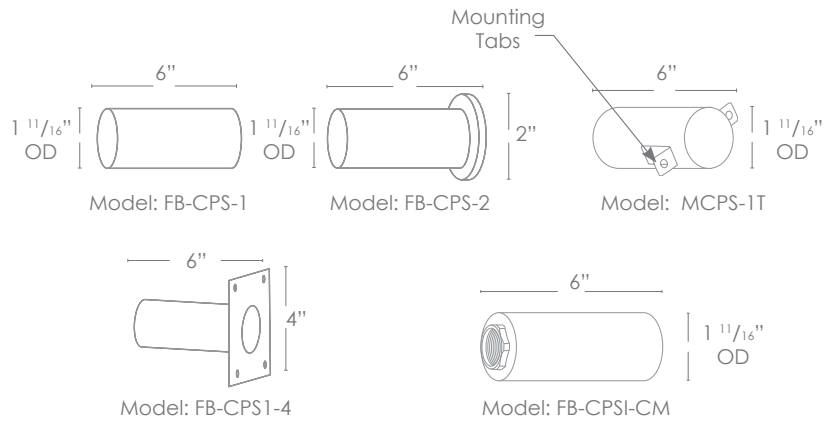

Forever Bright

SPECIFICATION FEATURES

- Finish:** Our naturally etched finishes will withstand the test of time. All finishes are individually treated insuring consistency. Our meticulous application results in a fixture that truly becomes "a one of a kind".
- Electrical:** Available in 8-15V or 120V
- Labels:** ETL Standard Wet Label
C-ETL

Model: **SPJ-FB-275-3**
Finish: Matte Bronze

Mounting Sleeves

The Versatile GDG Series

DESCRIPTION

- Model#:** SPJ-FB-275-3
- Engine:** FB-2W-CYL-TA16 (standard)
- Lumens:** 150
- Optic:** Wide Angle Flood
- Color Temp:** 2700K
- Electrical:** 8-15V, 120V
- Mounting:** Recessed
- LED:** Nichia

Wet Listed

ORDERING INFORMATION

Model#	Finishes	Wattage	Optics	Lumens	Color Temp.	Electrical
SPJ-FB-275-3	MBR	2W	WIDE ANGLE FLOOD	150	2700K	8-15V

V = Verde	GM = Gun Metal	2W	Wide Angle Flood	150	2700K	8-15V
M = Moss	B = Black				4000K	120V
AG = Aged Brass	R = Rusty				5000K	
MBR = Matte Bronze	PVDP = PVD Polished					
SB = Satin Brass	PVDS = PVD Satin					