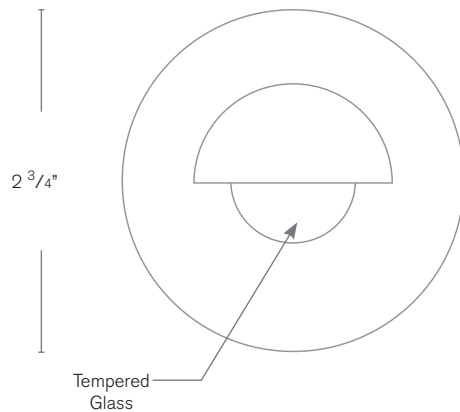

Model: **SPJ-FB-275-3**
Finish: Matte Bronze

Mounting Sleeves

The Versatile GDG Series

DESCRIPTION

- Model#:** SPJ-FB-275-3
- Engine:** FB-2W-CYL-TA16 (standard)
- Lumens:** 150
- Optic:** Wide Angle Flood
- Color Temp:** 2700K
- Electrical:** 8-15V, 120V
- Mounting:** Recessed
- LED:** Nichia

Wet Listed

ORDERING INFORMATION

Model#	Finishes	Wattage	Optics	Lumens	Color Temp.	Electrical
SPJ-FB-275-3	MBR	2W	WIDE ANGLE FLOOD	150	2700K	8-15V

V = Verde	GM = Gun Metal	2W	Wide Angle Flood	150	2700K	8-15V
M = Moss	B = Black				4000K	120V
AG = Aged Brass	R = Rusty				5000K	
MBR = Matte Bronze	PVDP = PVD Polished					
SB = Satin Brass	PVDS = PVD Satin					