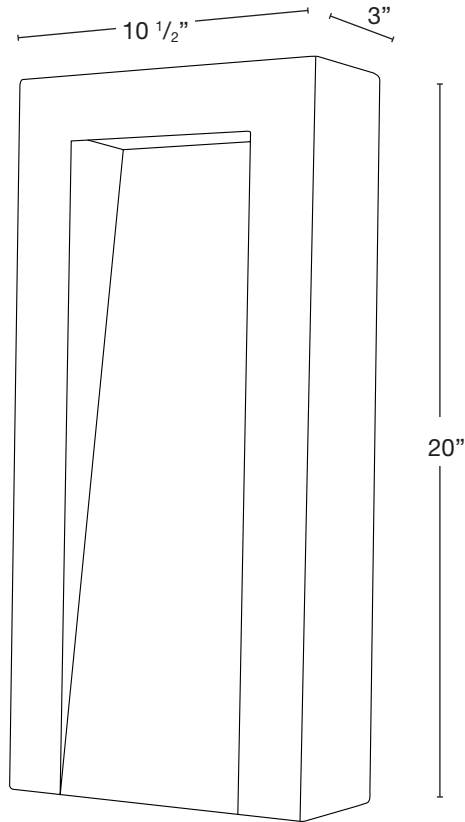

MODEL: **SPJ-DR10**
 MATERIAL: **Solid Brass**
 FINISH SHOWN: **Matte Bronze**
 ELECTRICAL: **12V**
 WATTAGE: **10W**
 ENGINE: **RD8 BOARD**
 LUMENS: **1000**
 MOUNTING: **Wall Mount**

FINISHES

- Matte Bronze (MBR)
- Verde (V)
- Moss (M)
- Black (B)
- Rusty (R)
- Satin Brass (SB)
- Aged Brass (AG)
- Raw Copper (RC)
- Natural Copper (NC)