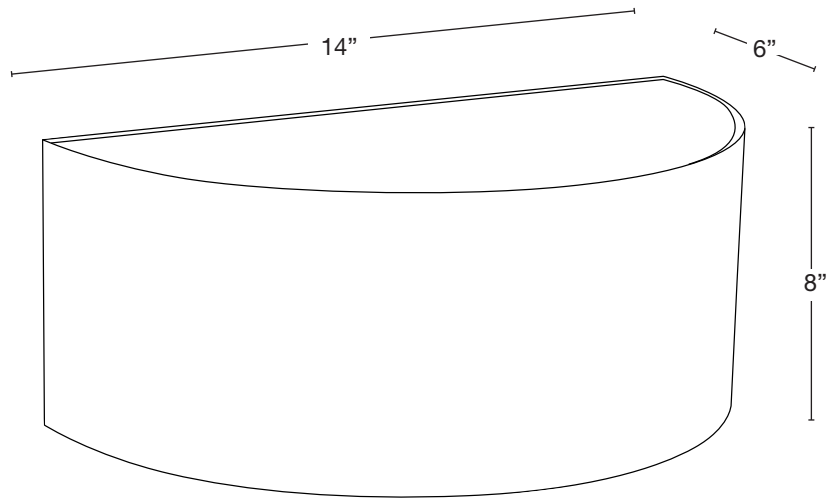

ELECTRICAL

☐ 12V	☐ 120V

Wet Listed

Ordering Example

Customer Approval

Date

SPJ-CWL-14-MBR-10W-27K-12V