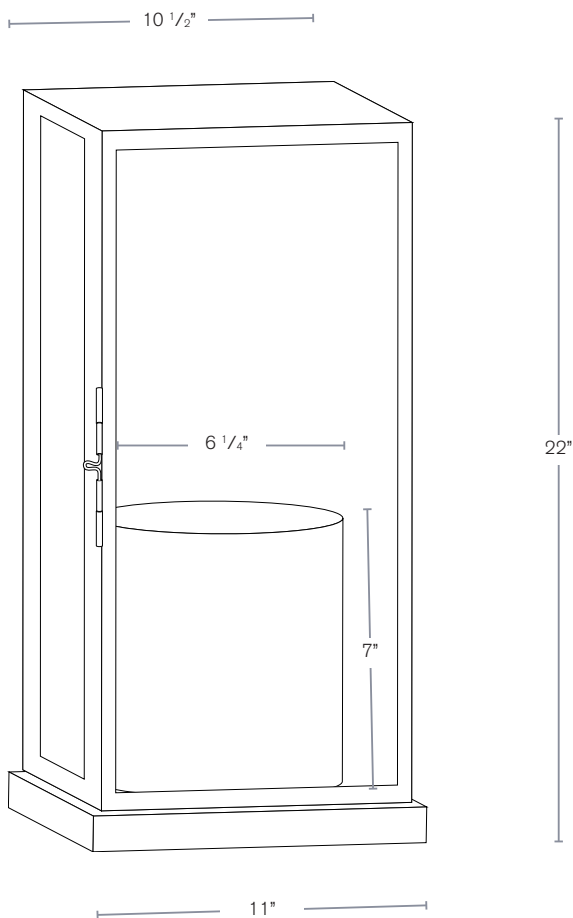

SPJ-CPL-24

SPECIFICATION FEATURES

Model: **SPJ-CPL-24**

- Finish:** Our naturally etched finishes will withstand the test of time. All finishes are individually treated insuring consistency. Our meticulous application results in a fixture that truly becomes "a one of a kind".
- Electrical:** Available in 12V or 120V
- Labels:** UL Wet Listed

Patio / Deck Light

DESCRIPTION

- Model#:** SPJ-CPL-4
- Material:** Solid Brass
- Finish:** Black
- Onyx:** White
- Electrical:** 12V or 120V
- Wattage:** 3W
- Mounting:** Deck

SPJ Approval	Customer Approval