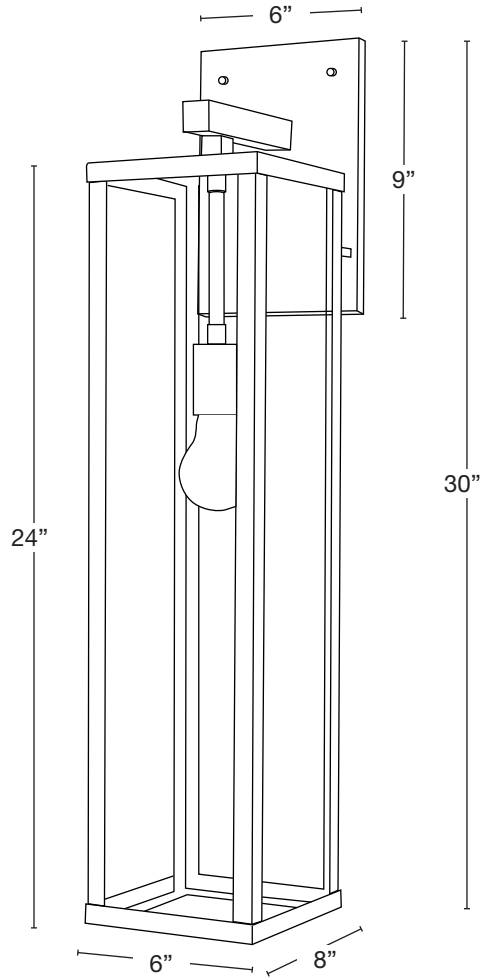

MODEL: **SPJ-CC30**
 MATERIAL: **Solid Brass**
 FINISH SHOWN: **Matte Bronze**
 GLASS SHOWN: **Clear**
 ELECTRICAL: **12V or 120V**
 ENGINE: **Medium Base**
 OPTION: **LED Integrated**
 MOUNTING: **Wall Mount**

ELECTRICAL

- 12V
- 120V

GLASS

- Clear
- Clear Seedy
- Frosted
- Frosted Seedy
- White Swirl
- White Iridescent
- Honey Swirl
- Honey Iridescent
- Rose Swirl

Wet Listed

Ordering Example

Customer Approval

Date