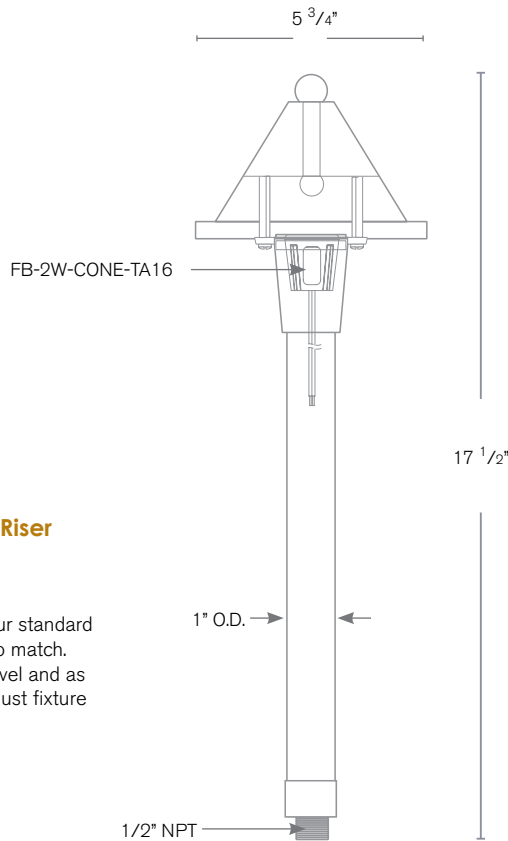

## SPECIFICATION FEATURES

Model: **SPJ-CC-100**  
Finish: Raw Copper

- Finish:** Our naturally etched finishes will withstand the test of time. All finishes are individually treated insuring consistency. Our meticulous application results in a fixture that truly becomes "a one of a kind".
- Electrical:** Available in 8-15V
- Labels:** ETL Standard Wet Label  
C-ETL

### Path / Area Light

#### DESCRIPTION

- Model#:** SPJ-CC-100
- Electrical:** 8-15V
- Engine:** FB-2W-Cone-TA16
- Lumens:** 150
- Color Temp:** 2700 k
- Mounting:** 1/2" NPT. Dual Fin Spike Incl.
- LED:** Nichia