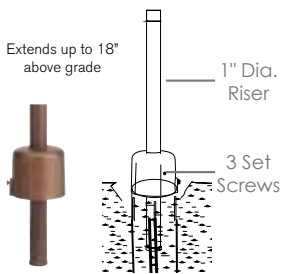

## SPECIFICATION FEATURES

Model: **SPJ-CC-100**  
Finish: Raw Copper

- Finish:** Our naturally etched finishes will withstand the test of time. All finishes are individually treated insuring consistency. Our meticulous application results in a fixture that truly becomes "a one of a kind".
- Electrical:** Available in 8-15V
- Labels:** ETL Standard Wet Label  
C-ETL

### Path / Area Light

#### DESCRIPTION

- Model#:** SPJ-CC-100
- Electrical:** 8-15V
- Engine:** FB-2W-Cone-TA16
- Lumens:** 150
- Color Temp:** 2700 k
- Mounting:** 1/2" NPT. Dual Fin Spike Incl.
- LED:** Nichia

#### Adjustable Below Grade Riser

- Model:** SPJ19-03-RBBG
- Shown:** Matte Bronze
- Desc:** Solid brass top fits on our standard perma-post with finish to match. Install fixture at grade level and as the landscape grows adjust fixture height as needed.