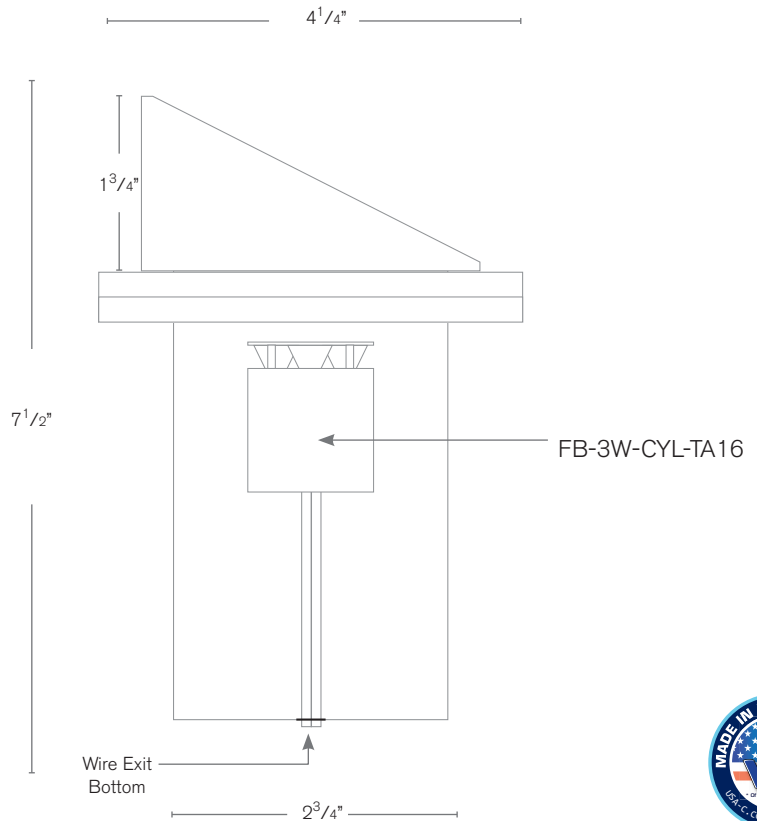

**Electrical:** Available in 8-15V, 12-15V, 12V and 120V

**Labels:** ETL Standard Wet Label  
C-ETL

**Top View**

### Well Light

### DESCRIPTION

**Model#:** SPJ-CBWL-SH  
**Material:** Solid Brass  
**Finish:** Matte Bronze  
**Color Temp:** 2700K  
**Optic:** Spot, Flood, Wide Flood, Wide Angle Flood

**Options:**

Lamp	Electrical	Lumens
FB-1W-CYL-TA16	8-15v	50
FB-2W-CYL-TA16	8-15v	135
FB-3W-CYL-TA16	8-15v	150
FB-6W-CYL-TA16	12-15v	300
FB-8W-CYL-TA16	12-15v	580

120V Available  
**Mounting:** Concrete Flush Out

**Wet Listed**