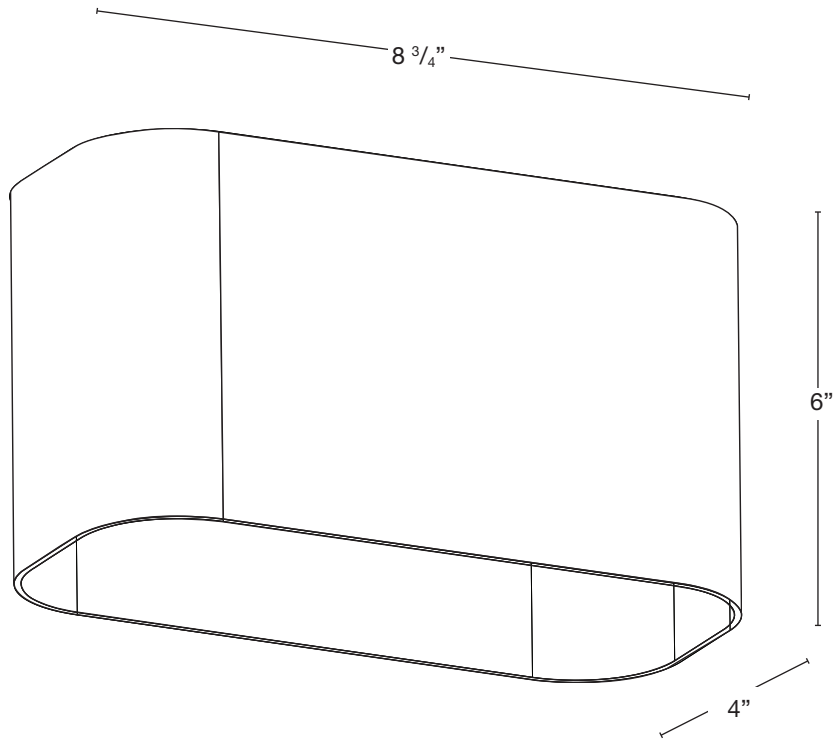

ELECTRICAL

- ☐ 120V

Wet Listed

Ordering Example

Customer Approval

Date

SPJ-BWW8-PVDB-10W-27K-120V