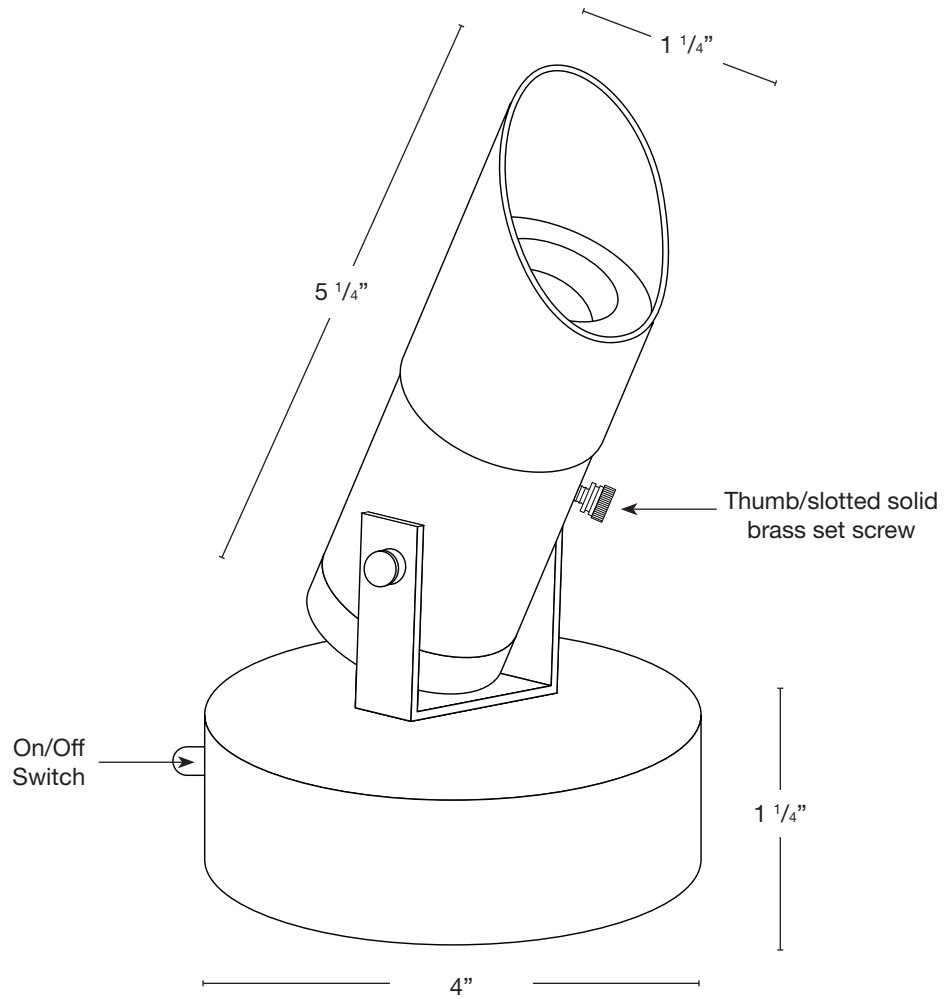

OPTIONAL ELECTRICAL

- ☐ 12V
- ☐ 120V
- ☐ Battery

Wet Listed

Ordering Example	Customer Approval	Date
SPJ-BRPL2-B-2W-27K-RB