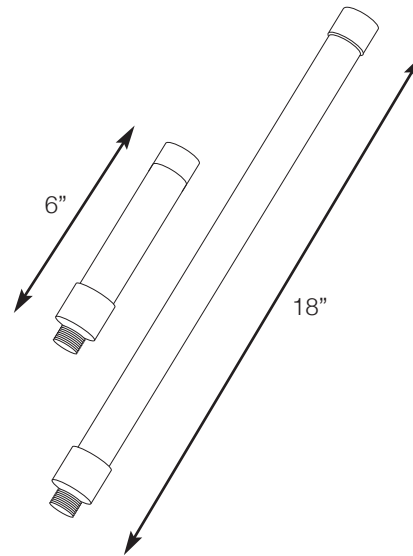

SPJ-ABR-610 & SPJ-ABR-1220

Risers

SPJ RISERS

Standard

ADJUSTABLE:

MODEL: SPJ-ABR-610
MATERIAL : Solid Brass or Copper
FINISH : Specify
DIMENSIONS : Extends to 10" overall

MODEL: SPJ-ABR-1220
MATERIAL : Solid Brass or Copper
FINISH : Specify
DIMENSIONS : Extends to 20" overall

SPJ-BR-6 6" Brass Riser
SPJ-BR-12 12" Brass Riser
SPJ-BR-18 18" Brass Riser
SPJ-BR-24 24" Brass Riser
 Specify brass or copper
 Example: SPJ Riser "Length"

DRAWN BY: MMC

BASE DESIGN: SPJ

DATE: 01-10-10

SPJ LIGHTING INC.