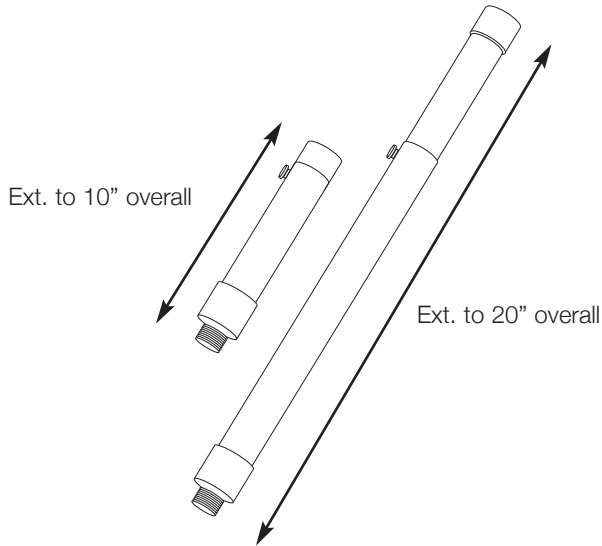

SPJ-ABR-610 & SPJ-ABR-1220

Risers

SPJ RISERS

Standard

ADJUSTABLE:

MODEL: SPJ-ABR-610
MATERIAL : Solid Brass or Copper
FINISH : Specify
DIMENSIONS : Extends to 10" overall

MODEL: SPJ-ABR-1220
MATERIAL : Solid Brass or Copper
FINISH : Specify
DIMENSIONS : Extends to 20" overall

SPJ-BR-6 6" Brass Riser
SPJ-BR-12 12" Brass Riser
SPJ-BR-18 18" Brass Riser
SPJ-BR-24 24" Brass Riser
 Specify brass or copper
 Example: SPJ Riser "Length"

DRAWN BY: MMC

BASE DESIGN: SPJ

DATE: 01-10-10

SPJ LIGHTING INC.