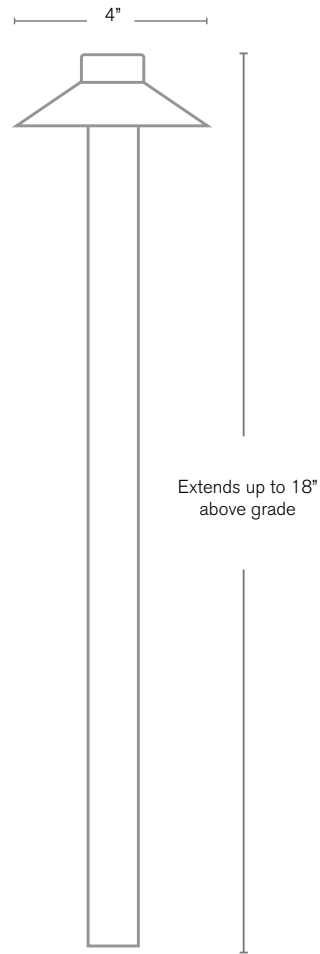

Electrical: Available in 8-15V

Labels: ETL Standard Wet Label
C-ETL

Model: **SPJ-BG4**
Finish: Matte Bronze

Adjustable Below Grade Path Lighting

DESCRIPTION

- Model#:** SPJ-BG4
- Material:** Solid Brass
- Electrical:** 8-15V
- Engine:** FB-01CK
- Lumens:** 125
- Color Temp:** 2700 k
- Mounting:** SPJ19-03-RBBG Incl.
- LED:** Nichia
- Beam Spread:** 180°

Option:

Adjustable Below Grade Riser

Model: SPJ19-03-RBBG
Shown: Matte Bronze
Desc: Solid brass top fits on our standard perma-post with finish to match. Install fixture at grade level and as the landscape grows adjust fixture height as needed.