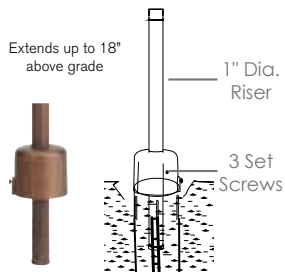

Electrical: Available in 8-15V

Labels: ETL Standard Wet Label
C-ETL

Model: **SPJ-BG4**
Finish: Matte Bronze

Adjustable Below Grade Path Lighting

DESCRIPTION

- Model#:** SPJ-BG4
- Material:** Solid Brass
- Electrical:** 8-15V
- Engine:** FB-01CK
- Lumens:** 125
- Color Temp:** 2700 k
- Mounting:** SPJ19-03-RBBG Incl.
- LED:** Nichia
- Beam Spread:** 180°

Option:

Adjustable Below Grade Riser

Model: SPJ19-03-RBBG
Shown: Matte Bronze
Desc: Solid brass top fits on our standard perma-post with finish to match. Install fixture at grade level and as the landscape grows adjust fixture height as needed.